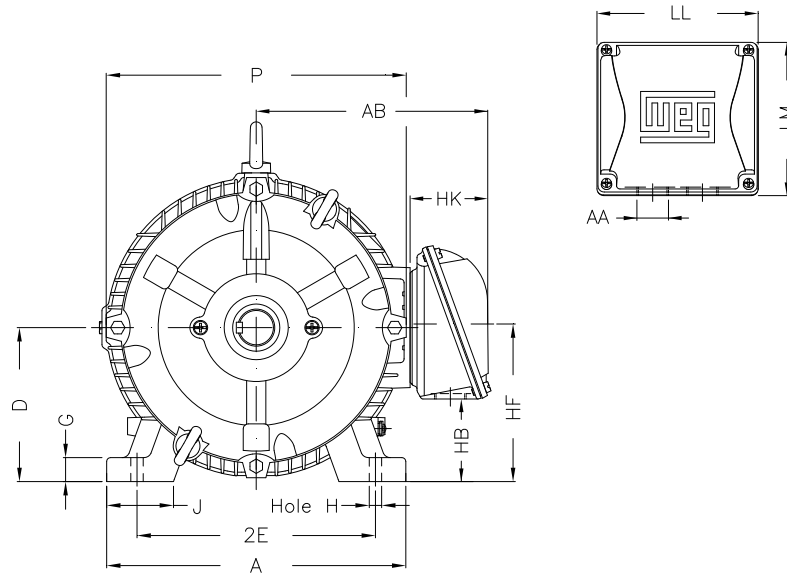

1 2 3 4 5 6 7 8

A

B

C

D

E

F

Notes: Downloaded from <http://dealerselectric.com>  
Generated for Model #01512ET3PCT284T-W22

Performed by:

Checked:

Customer:

W22 Cooling Tower Motors: NEMA Premium - TEFC

Three-phase induction motor  
Frame 284T - IP55

23-SEP-2016

2E 11.000	J 3.071	A 13.780	P 13.780	AB 11.073
2F 9.500	K 3.583	B 11.575	BA 4.750	U 1.875
N-W 4.622	ES 3.149	S 0.500	R 1.594	depth 0.500
D 7.000	G 1.023	HB 3.535	O 14.067	T 2.087
HF 7.000	HH 9.500	HK 3.976	H 0.531	C 26.433
LL 7.815	LM 7.480	AA NPT 1 1/2"	d1 A 4	d2 A 4