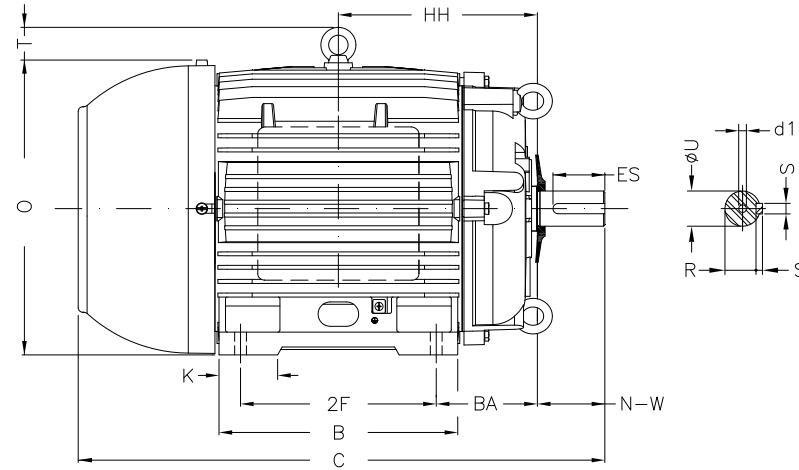

1 2 3 4 5 6 7 8

A

B

C

D

E

F

Notes: Downloaded from <http://dealerselectric.com>  
Generated for Model #01512ET3PCT284T-W22

Performed by:

Checked:

Customer:

W22 Cooling Tower Motors: NEMA Premium - TEFC

Three-phase induction motor  
Frame 284T - IP55

23-SEP-2016

2E 11.000	J 3.071	A 13.780	P 13.780	AB 11.073
2F 9.500	K 3.583	B 11.575	BA 4.750	U 1.875
N-W 4.622	ES 3.149	S 0.500	R 1.594	depth 0.500
D 7.000	G 1.023	HB 3.535	O 14.067	T 2.087
HF 7.000	HH 9.500	HK 3.976	H 0.531	C 26.433
LL 7.815	LM 7.480	AA NPT 1 1/2"	d1 A 4	d2 A 4