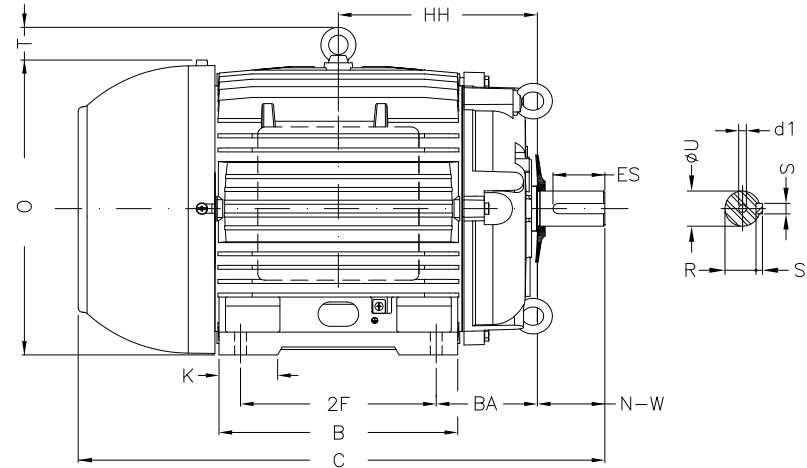

1 2 3 4 5 6 7 8

A

B

C

D

E

F

Notes: Downloaded from <http://dealerselectric.com>
Generated for Model #01512ET3ECT284T-W22

Performed by:

Checked:

Customer:

W22 Cooling Tower Motors: NEMA Premium - TEFC

Three-phase induction motor
Frame 284T - IP55

23-SEP-2016

2E 11.000	J 3.071	A 13.780	P 13.780	AB 11.073
2F 9.500	K 3.583	B 11.575	BA 4.750	U 1.875
N-W 4.622	ES 3.149	S 0.500	R 1.594	depth 0.500
D 7.000	G 1.023	HB 3.535	O 14.067	T 2.087
HF 7.000	HH 9.500	HK 3.976	H 0.531	C 26.433
LL 7.815	LM 7.480	AA NPT 1 1/2"	d1 A 4	d2 A 4