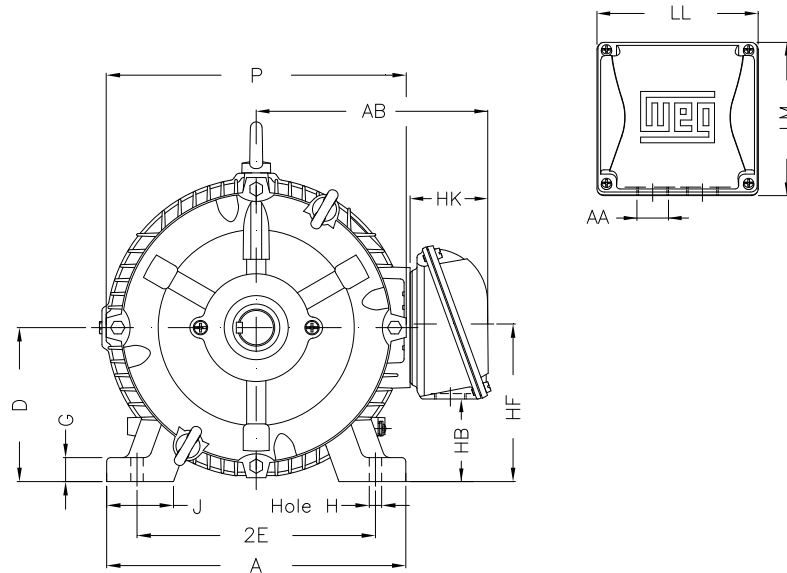

1 2 3 4 5 6 7 8

A

B

C

D

E

F

Notes: Downloaded from <http://dealerselectric.com>
Generated for Model #01512ET3ECT284T-W22

Performed by:

Checked:

Customer:

W22 Cooling Tower Motors: NEMA Premium - TEFC

Three-phase induction motor
Frame 284T - IP55

23-SEP-2016

2E 11.000	J 3.071	A 13.780	P 13.780	AB 11.073
2F 9.500	K 3.583	B 11.575	BA 4.750	U 1.875
N-W 4.622	ES 3.149	S 0.500	R 1.594	depth 0.500
D 7.000	G 1.023	HB 3.535	O 14.067	T 2.087
HF 7.000	HH 9.500	HK 3.976	H 0.531	C 26.433
LL 7.815	LM 7.480	AA NPT 1 1/2"	d1 A 4	d2 A 4