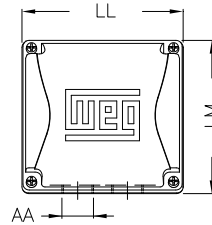

1 2 3 4 5 6 7 8

A

B

C

D

E

F

Notes: Downloaded from <http://dealerselectric.com>
Generated for Model #01512ET3ECT284T-W22

Performed by:

Checked:

Customer:

W22 Cooling Tower Motors: NEMA Premium - TEFC

Three-phase induction motor
Frame 284T - IP55

23-SEP-2016

2E 11.000	J 3.071	A 13.780	P 13.780	AB 11.073
2F 9.500	K 3.583	B 11.575	BA 4.750	U 1.875
N-W 4.622	ES 3.149	S 0.500	R 1.594	depth 0.500
D 7.000	G 1.023	HB 3.535	O 14.067	T 2.087
HF 7.000	HH 9.500	HK 3.976	H 0.531	C 26.433
LL 7.815	LM 7.480	AA NPT 1 1/2"	d1 A 4	d2 A 4