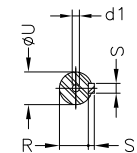

1 2 3 4 5 6 7 8

A

B

C

D

E

F

Notes: Downloaded from <http://dealerselectric.com>
Generated for Model #01512EG3E284T-W22

Performed by:

Checked:

Customer:

W22 Super Premium

Three-phase induction motor
Frame 284/6T - IP55

23-SEP-2016

2E 11.000	J 3.071	A 13.780	P 14.173	AB 11.073
2F 9.500/11.000	K 3.583	B 13.071	BA 4.750	FBA 7.876
U 1.875	N-W 4.622	ES 3.149	S 0.500	R 1.594
depth 0.500	D 7.000	G 1.023	HB 3.535	O 14.067
T 2.087	HF 7.000	HH 10.250	HK 3.976	H 0.531
C 27.929	LL 7.815	LM 7.480	AA NPT 1 1/2"	d1 A 4