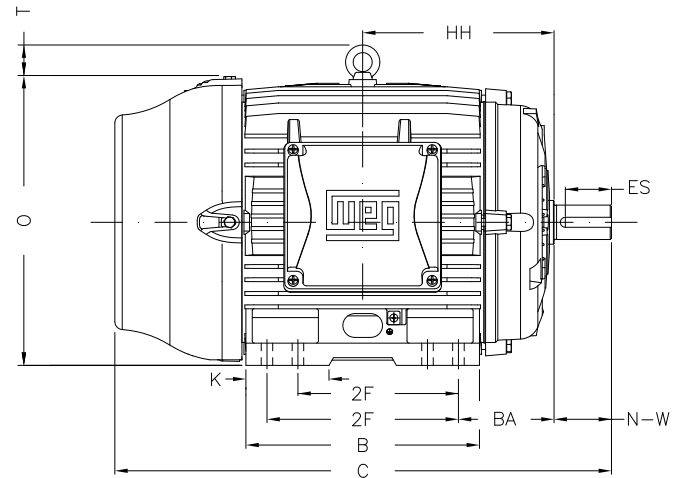

1 2 3 4 5 6 7 8

A

B

C

D

E

F

Notes: Downloaded from <http://dealerselectric.com>
Generated for Model #01512EG3E284T-W22

Performed by:

Checked:

Customer:

W22 Super Premium

Three-phase induction motor
Frame 284/6T - IP55

23-SEP-2016

2E 11.000	J 3.071	A 13.780	P 14.173	AB 11.073
2F 9.500/11.000	K 3.583	B 13.071	BA 4.750	FBA 7.876
U 1.875	N-W 4.622	ES 3.149	S 0.500	R 1.594
depth 0.500	D 7.000	G 1.023	HB 3.535	O 14.067
T 2.087	HF 7.000	HH 10.250	HK 3.976	H 0.531
C 27.929	LL 7.815	LM 7.480	AA NPT 1 1/2"	d1 A 4