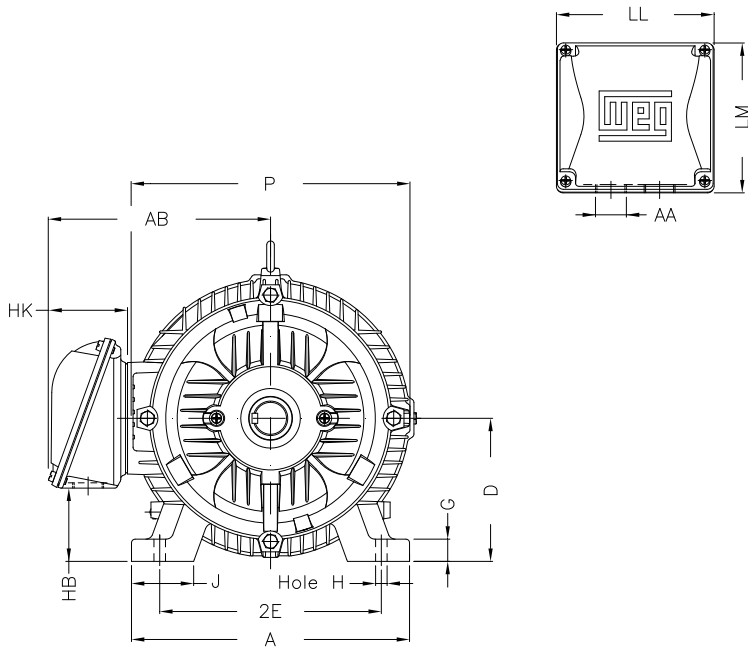

1 2 3 4 5 6 7 8

A

B

C

D

E

F

Notes: Downloaded from <http://dealerselectric.com>
Generated for Model #01512EG3E284T-W22

Performed by:

Checked:

Customer:

W22 Super Premium

Three-phase induction motor
Frame 284/6T - IP55

23-SEP-2016

2E 11.000	J 3.071	A 13.780	P 14.173	AB 11.073
2F 9.500/11.000	K 3.583	B 13.071	BA 4.750	FBA 7.876
U 1.875	N-W 4.622	ES 3.149	S 0.500	R 1.594
depth 0.500	D 7.000	G 1.023	HB 3.535	O 14.067
T 2.087	HF 7.000	HH 10.250	HK 3.976	H 0.531
C 27.929	LL 7.815	LM 7.480	AA NPT 1 1/2"	d1 A 4