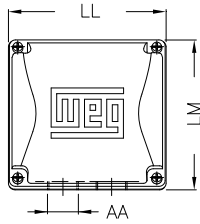

1 2 3 4 5 6 7 8

A

B

C

D

E

F

Notes: Downloaded from <http://dealerselectric.com>
Generated for Model #01512EG3E284T-W22

Performed by:

Checked:

Customer:

W22 Super Premium

Three-phase induction motor
Frame 284/6T - IP55

23-SEP-2016

2E 11.000	J 3.071	A 13.780	P 14.173	AB 11.073
2F 9.500/11.000	K 3.583	B 13.071	BA 4.750	FBA 7.876
U 1.875	N-W 4.622	ES 3.149	S 0.500	R 1.594
depth 0.500	D 7.000	G 1.023	HB 3.535	O 14.067
T 2.087	HF 7.000	HH 10.250	HK 3.976	H 0.531
C 27.929	LL 7.815	LM 7.480	AA NPT 1 1/2"	d1 A 4