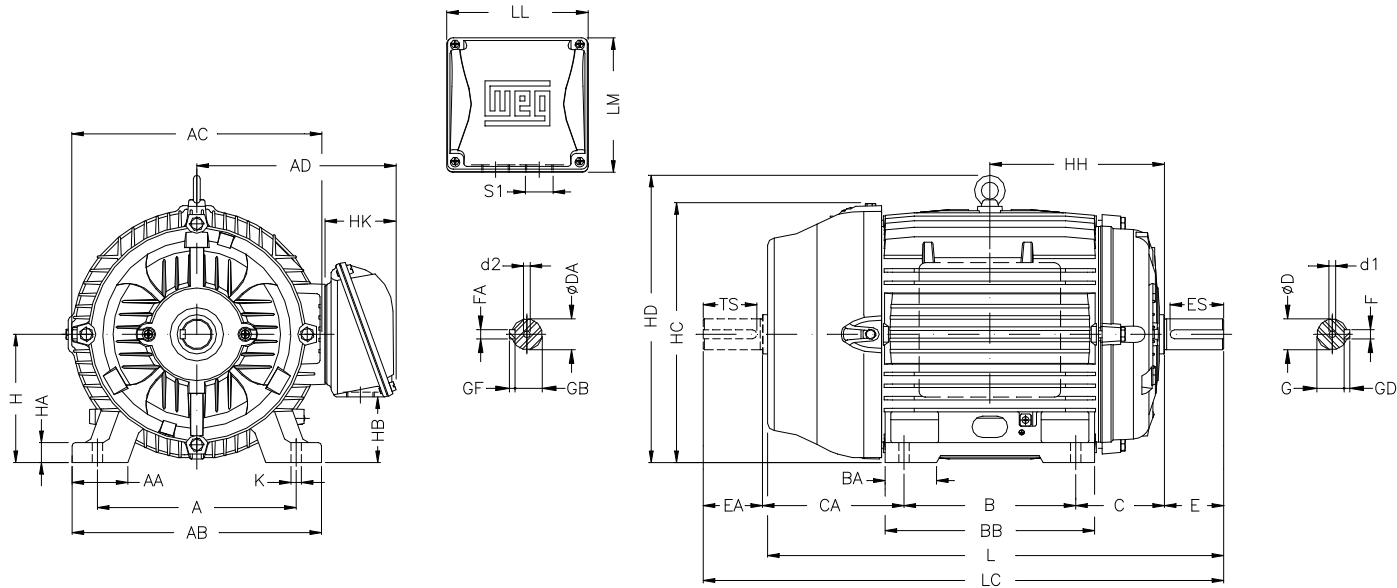

1 2 3 4 5 6 7 8

A

B

C

D

E

F

Notes: Downloaded from <http://dealerselectric.com>
Generated for Model #01509EP3Y200L-W22

Performed by:

Checked:

Customer:

Three-Phase: W22 IE2 IEC Tru-Metric - TEFC (IP55) Cast Iron Frame

Three-phase induction motor
Frame 200L - IP55

23-SEP-2016

A	AA	AB	AC	AD
318	82	385	402	319
B	BA	BB	C	CA
305	82	370	133	222
D	E	ES	F	G
55m6	110	80	16	49
GD	DA	EA	TS	FA
10	48k6	110	80	14
GB	GF	H	HA	HB
42.5	9	200	30	119
HC	HD	HF	HH	HK
407	464	218	285.5	119.5
K	L	LC	LL	LM
18.5	767	880	230	220
S1	d1	d2		
2xM50x1.5	DM20	DM20		