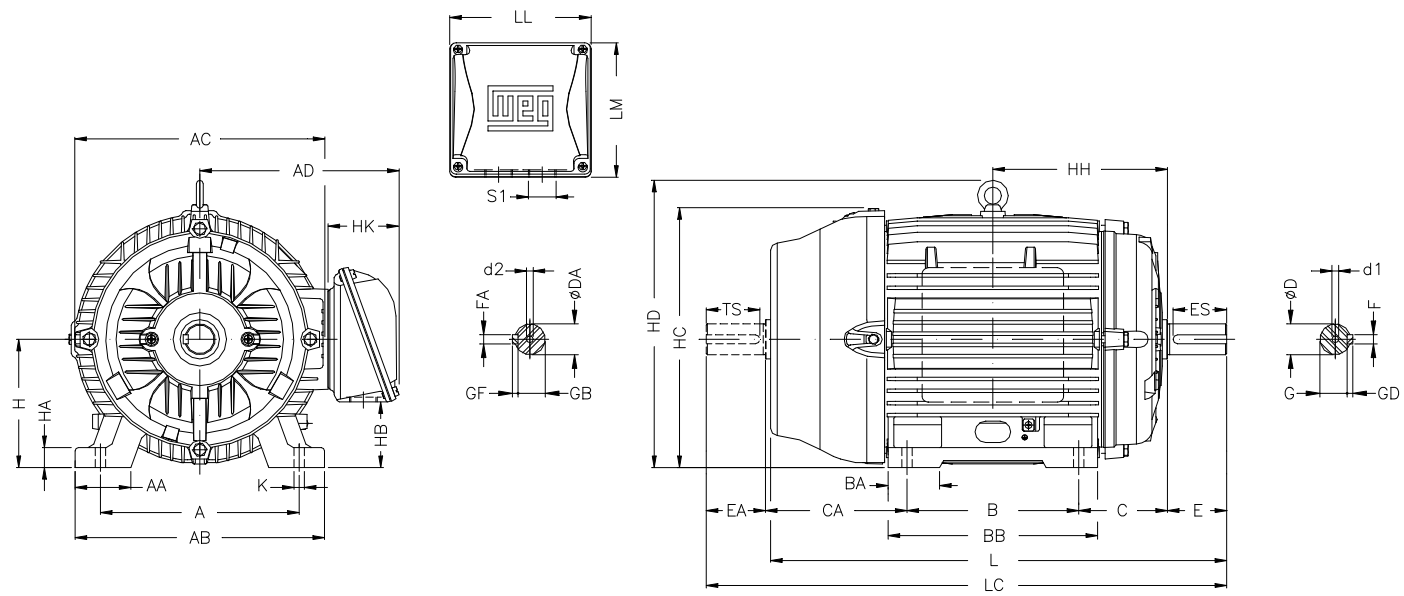

1 2 3 4 5 6 7 8

A

B

C

D

E

F

Notes: Downloaded from <http://dealerselectric.com>  
Generated for Model #01118ET3Y160M-W22

A	AA	AB	AC	AD
254	64	308	329	266
B	BA	BB	C	CA
210	63	254	108	174
D	E	ES	F	G
42k6	110	80	12	37
GD	DA	EA	TS	FA
8	42k6	110	80	12
GB	GF	H	HA	HC
37	8	160	22	331
HD	K	L	LC	S1
374	14.5	598	712	2xM40x1,5
d1	d2			
DM16	DM16			

Performed by:

Checked:

Customer:

Three-Phase: W22 IE3 IEC Tru-Metric - TEFC (IP55) Cast Iron Frame

Three-phase induction motor  
Frame 160M - IP55

23-SEP-2016