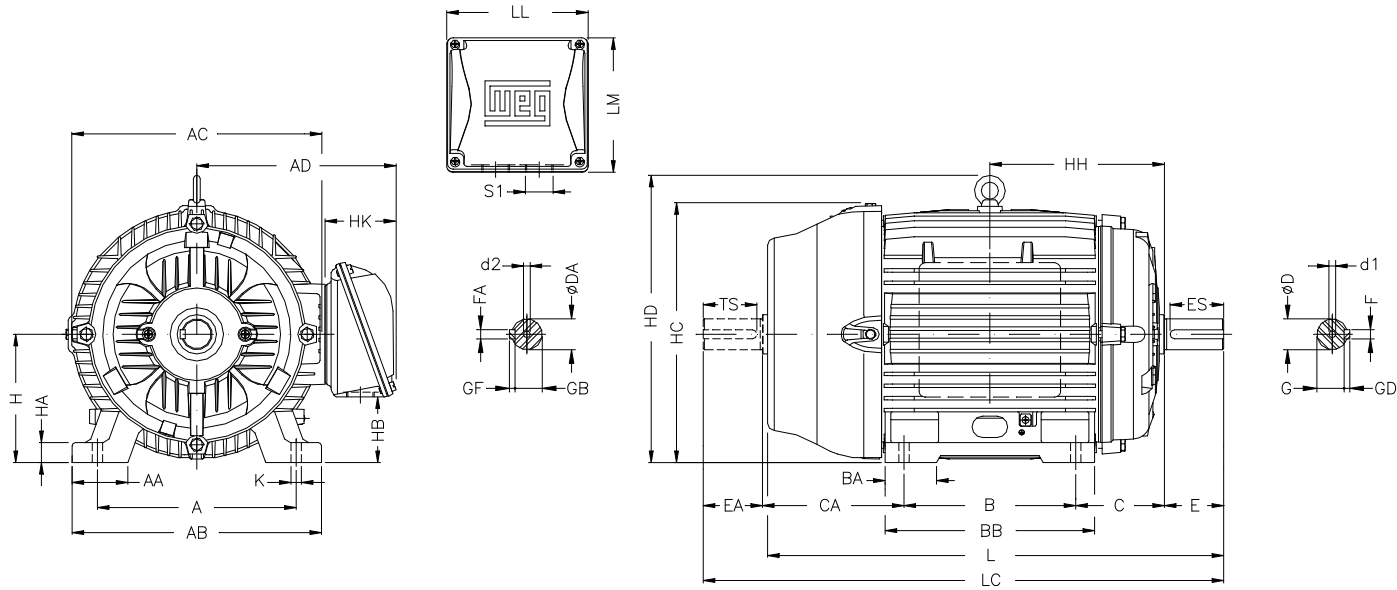

1 2 3 4 5 6 7 8

A

B

C

D

E

F

Notes: Downloaded from <http://dealerselectric.com>
Generated for Model #01112ET3Y160L-W22

A	AA	AB	AC	AD
254	64	308	329	266
B	BA	BB	C	CA
254	63	298	108	174
D	E	ES	F	G
42k6	110	80	12	37
GD	DA	EA	TS	FA
8	42k6	110	80	12
GB	GF	H	HA	HC
37	8	160	22	331
HD	K	L	LC	S1
374	14.5	642	756	2xM40x1,5
d1	d2			
DM16	DM16			

Performed by:

Checked:

Customer:

Three-Phase: W22 IE3 IEC Tru-Metric - TEFC (IP55) Cast Iron Frame

Three-phase induction motor
Frame 160L - IP55

23-SEP-2016