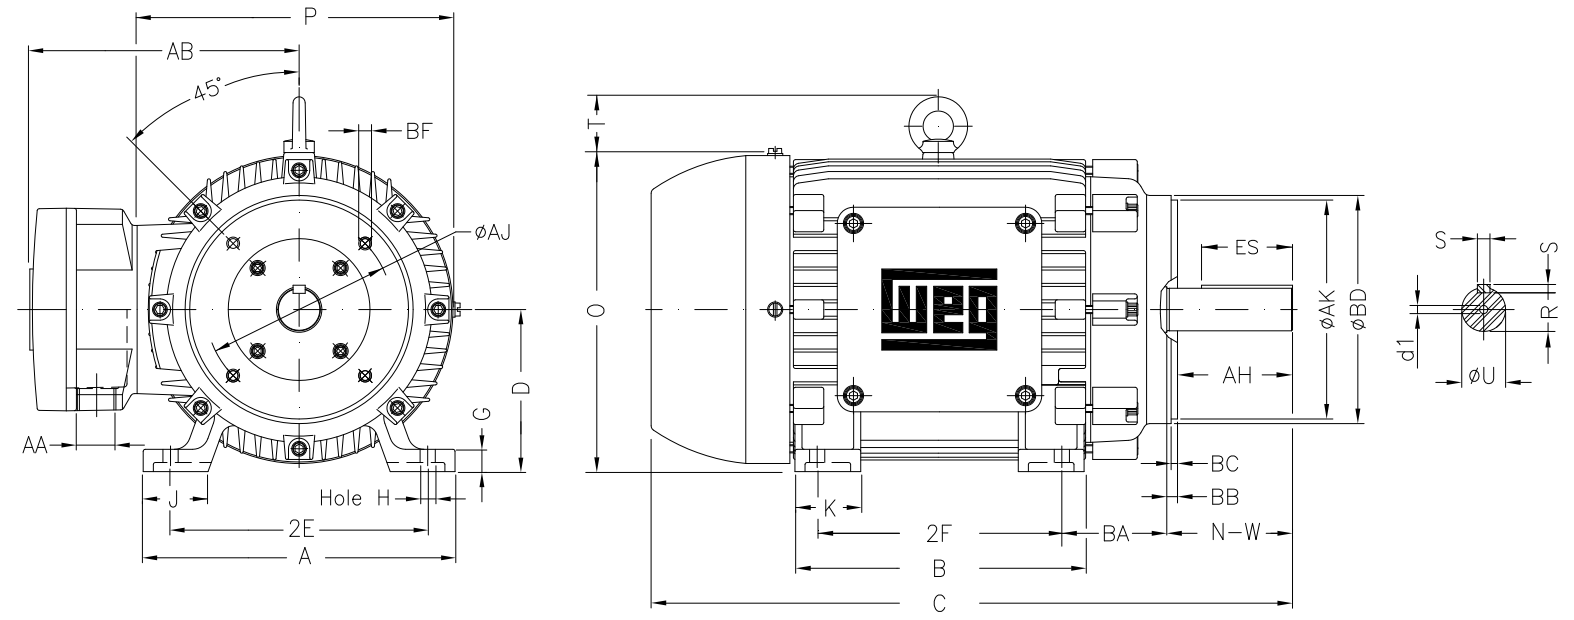

1 2 3 4 5 6 7 8

A
B
C
D
E
F

Notes: Downloaded from <http://dealerselectric.com>
Generated for Model #01036XT3E215TC

2E 8.500	A 9.764	2F 7.000	B 8.898	BA 3.500
J 2.008	K 2.165	P 10.709	ES 2.480	depth 0.313
S 0.313	N-W 3.375	U 1.375	R 1.203	AB 9.252
D 5.250	G 0.827	O 11.156	T 1.772	H 0.406
C 19.450	AA NPT 1"	d1 A 4	d2 A 4	Flange FC-184
AJ 7.250	AK 8.500	BD 8.875	BF UNC 1/2"x13	BB 0.250
BC 0.250	AH 3.125			

Performed by:
Checked:
Customer:
Three-Phase : Explosion Proof - NEMA Premium
Three-phase induction motor
Frame 215T - IP55
23-SEP-2016