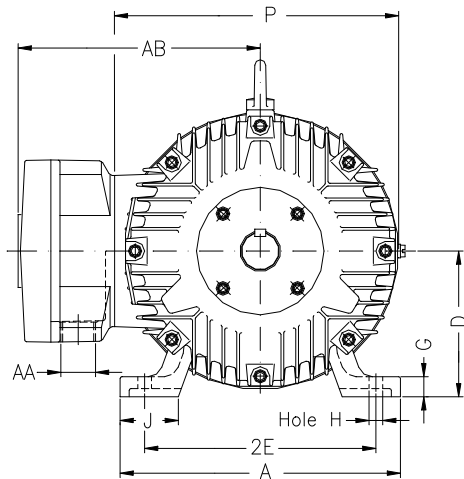

1 2 3 4 5 6 7 8

A

B

C

D

E

F

Notes: Downloaded from <http://dealerselectric.com>
Generated for Model #01036XT3E215T

Performed by:

Checked:

Customer:

Three-Phase : Explosion Proof - NEMA Premium

Three-phase induction motor
Frame 215T - IP55

23-SEP-2016

2E 8.500	A 9.764	2F 7.000	B 8.898	BA 3.500
J 2.008	K 2.165	P 10.709	ES 2.480	depth 0.313
S 0.313	N-W 3.375	U 1.375	R 1.203	AB 9.252
D 5.250	G 0.827	O 11.156	T 1.772	H 0.406
C 19.450	AA NPT 1"	d1 A 4	d2 A 4	