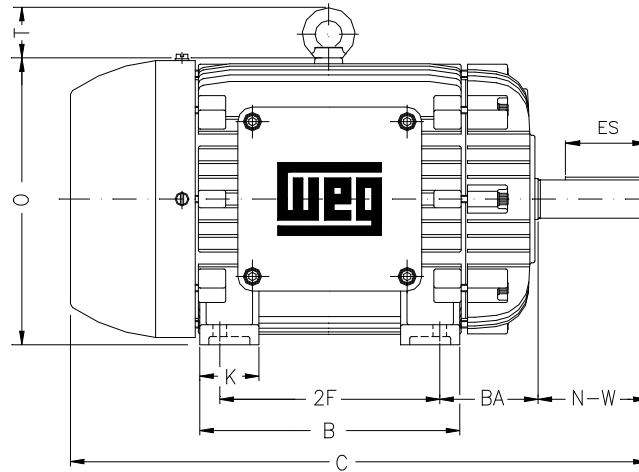

1 2 3 4 5 6 7 8

A

B

C

D

E

F

Notes: Downloaded from <http://dealerselectric.com>
Generated for Model #01036XT3E215T

Performed by:

Checked:

Customer:

Three-Phase : Explosion Proof - NEMA Premium

Three-phase induction motor
Frame 215T - IP55

23-SEP-2016

2E 8.500	A 9.764	2F 7.000	B 8.898	BA 3.500
J 2.008	K 2.165	P 10.709	ES 2.480	depth 0.313
S 0.313	N-W 3.375	U 1.375	R 1.203	AB 9.252
D 5.250	G 0.827	O 11.156	T 1.772	H 0.406
C 19.450	AA NPT 1"	d1 A 4	d2 A 4	