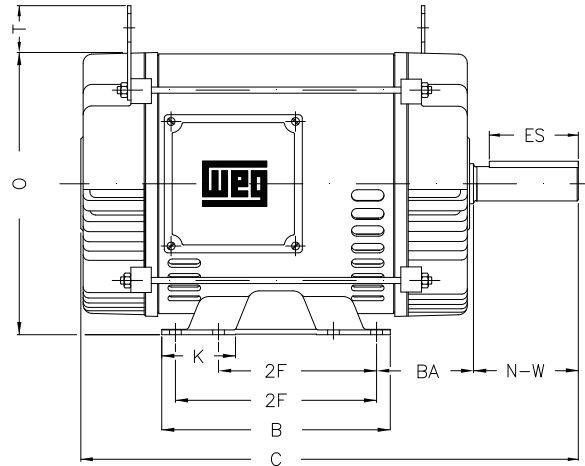

1 2 3 4 5 6 7 8

A

B

C

D

E

F

Notes: Downloaded from <http://dealerselectric.com>
Generated for Model #01036OT3H213T

Performed by:

Checked:

Customer:

ODP – Open Induction Motors – NEMA Premium Efficiency

Three-phase induction motor
Frame 213/5T - IP21

23-SEP-2016

2E 8.500	J 1.063	A 9.448	P 8.779	AB 8.149
2F 5.500/7.000	K 2.567	B 7.952	BA 3.488	U 1.375
d1 A 4	N-W 3.375	ES 2.480	S 0.313	R 1.203
depth 0.313	D 5.250	G 0.187	O 9.842	T 1.378
H 0.406	C 17.165	AA NPT 1"		