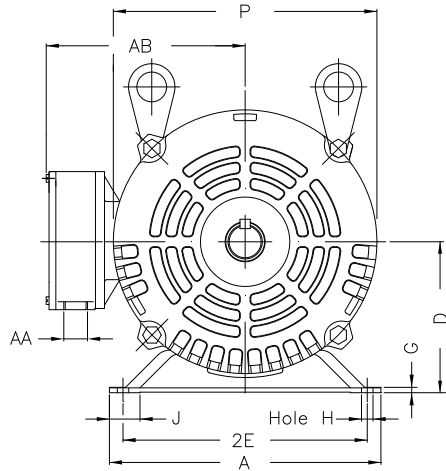

1 2 3 4 5 6 7 8

A

B

C

D

E

F

Notes: Downloaded from <http://dealerselectric.com>
Generated for Model #01036OT3H213T

Performed by:

Checked:

Customer:

ODP – Open Induction Motors – NEMA Premium Efficiency

Three-phase induction motor
Frame 213/5T - IP21

23-SEP-2016

2E 8.500	J 1.063	A 9.448	P 8.779	AB 8.149
2F 5.500/7.000	K 2.567	B 7.952	BA 3.488	U 1.375
d1 A 4	N-W 3.375	ES 2.480	S 0.313	R 1.203
depth 0.313	D 5.250	G 0.187	O 9.842	T 1.378
H 0.406	C 17.165	AA NPT 1"		