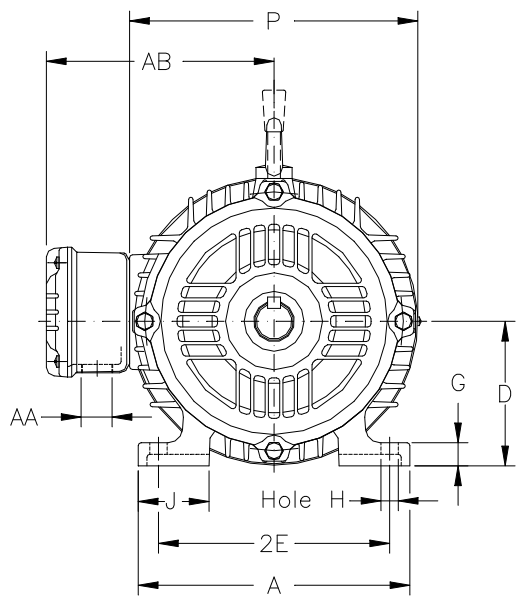

1 2 3 4 5 6 7 8

A

B

C

D

E

F

Notes: Downloaded from <http://dealerselectric.com>
Generated for Model #01036EP3EBM215T

Performed by:

Checked:

Customer:

Brake Motors : Three-Phase - High Efficiency

Three-phase induction motor
Frame 215T - IP55

13-SEP-2016

2E 8.500	A 9.764	2F 7.000	B 8.858	BA 3.500
J 2.008	K 2.165	P 10.630	ES 2.480	depth 0.313
S 0.313	N-W 3.375	U 1.375	R 1.203	AB 8.149
D 5.250	G 0.827	O 10.841	T 1.772	H 0.406
C 23.984	AA NPT 1"	d1 A 4	d2 A 4	