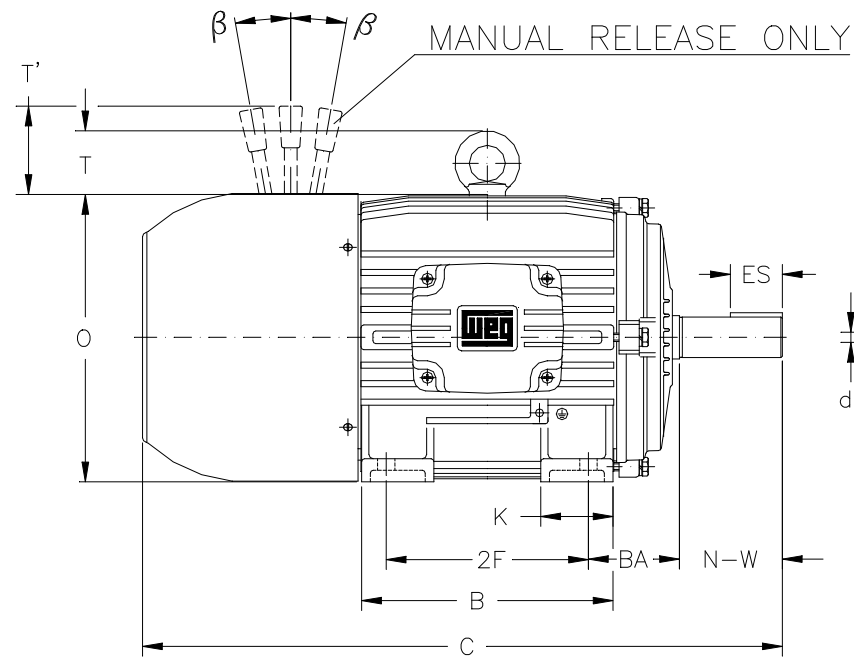

1 2 3 4 5 6 7 8

A

B

C

D

E

F

Notes: Downloaded from <http://dealerselectric.com>
Generated for Model #01036EP3EBM215T

Performed by:

Checked:

Customer:

Brake Motors : Three-Phase - High Efficiency

Three-phase induction motor
Frame 215T - IP55

13-SEP-2016

2E 8.500	A 9.764	2F 7.000	B 8.858	BA 3.500
J 2.008	K 2.165	P 10.630	ES 2.480	depth 0.313
S 0.313	N-W 3.375	U 1.375	R 1.203	AB 8.149
D 5.250	G 0.827	O 10.841	T 1.772	H 0.406
C 23.984	AA NPT 1"	d1 A 4	d2 A 4	