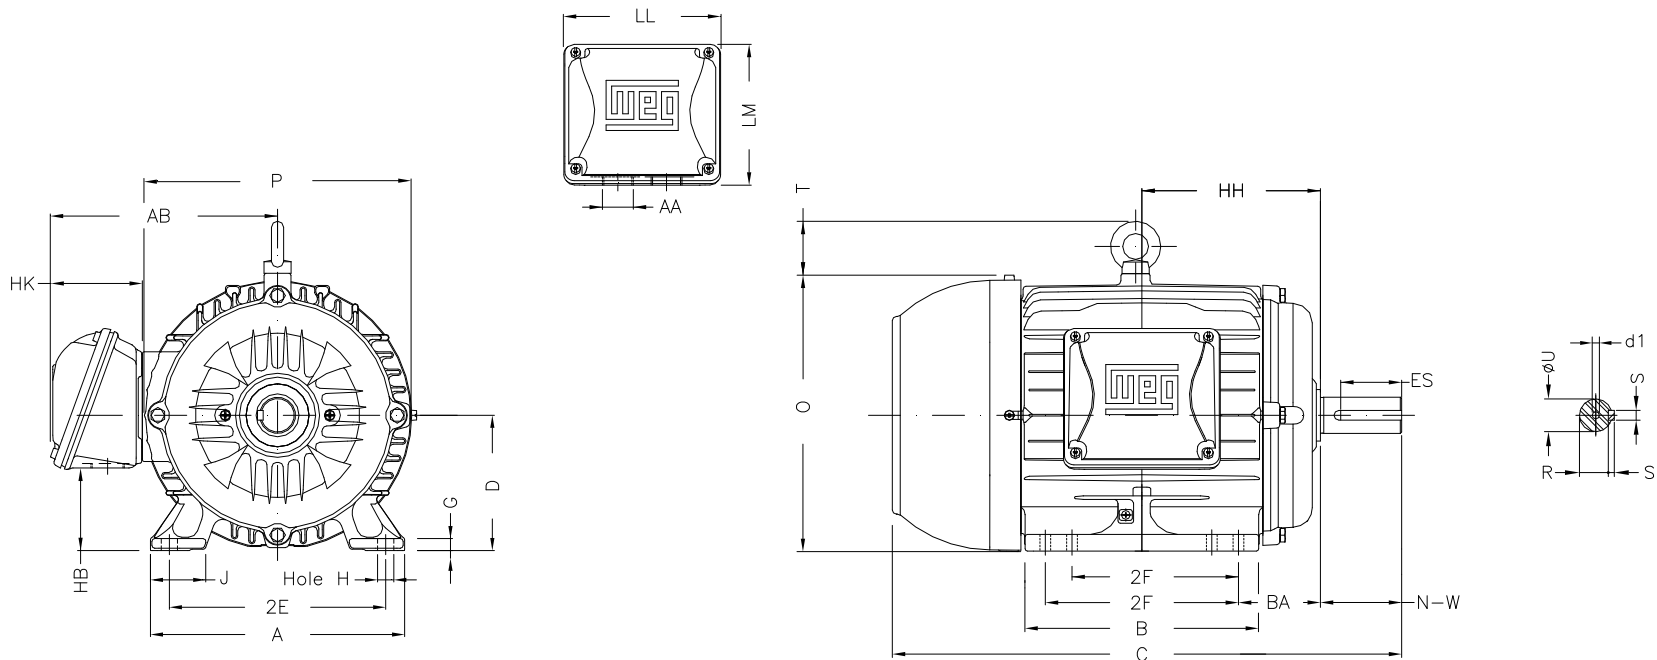

1 2 3 4 5 6 7 8

A
B
C
D
E
F

Notes: Downloaded from <http://dealerselectric.com>
Generated for Model #01036EG3E215T-W22

Performed by:

Checked:

Customer:

W22 Super Premium

Three-phase induction motor
Frame 213/5T - IP55

13-SEP-2016

2E	J	A	P	AB
8.500	1.772	9.764	10.669	8.583
2F	K	B	BA	FBA
5.500/7.000	2.165	8.858	3.500	5.921
U	N-W	ES	S	R
1.375	3.375	2.480	0.313	1.203
depth	D	G	HB	O
0.313	5.250	0.669	2.985	10.841
T	HF	HH	HK	H
1.772	5.250	7.000	3.150	0.410
C	LL	LM	AA	d1
19.517	5.512	5.236	NPT 1"	A 4