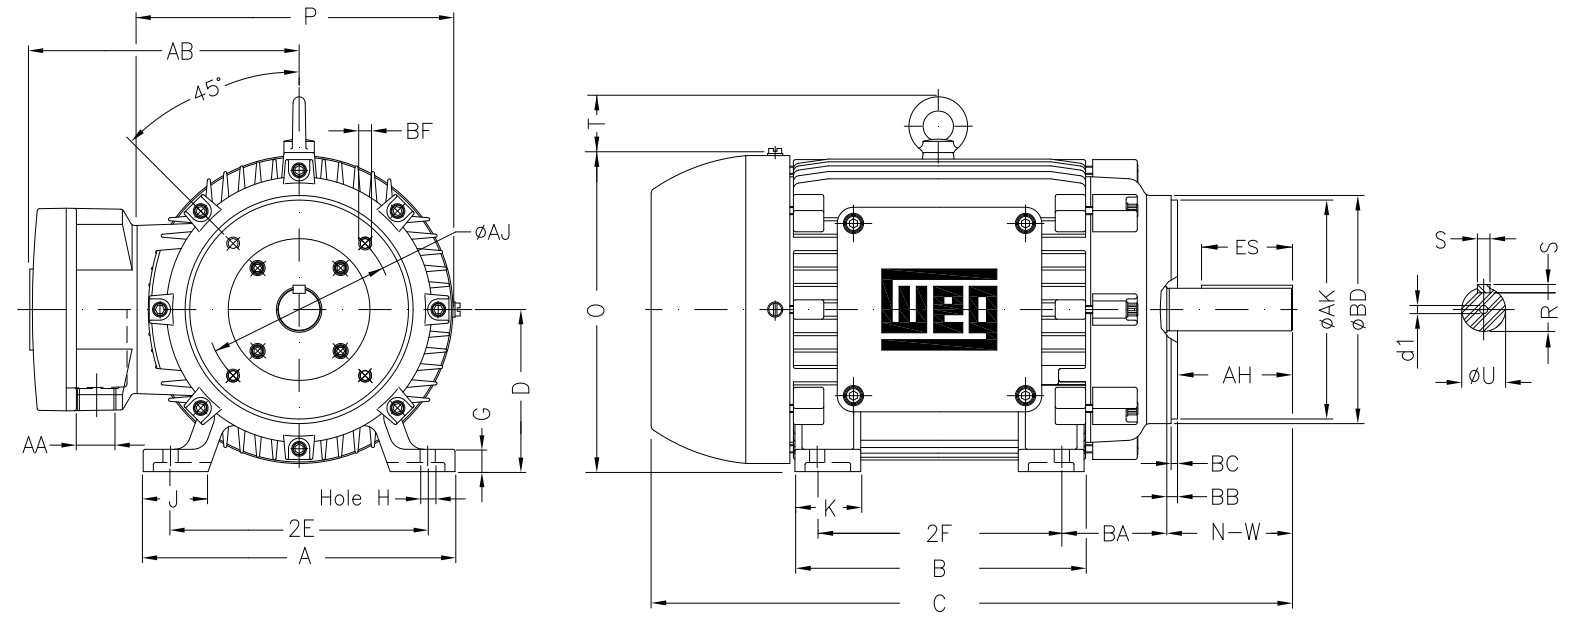

1 2 3 4 5 6 7 8

A
B
C
D
E
F

Notes: Downloaded from <http://dealerselectric.com>
Generated for Model #01018XT3H215TC

2E 8.500	A 9.764	2F 7.000	B 8.898	BA 3.500
J 2.008	K 2.165	P 10.709	ES 2.480	depth 0.313
S 0.313	N-W 3.375	U 1.375	R 1.203	AB 9.252
D 5.250	G 0.827	O 11.156	T 1.772	H 0.406
C 19.450	AA NPT 1"	d1 A 4	d2 A 4	Flange FC-184
AJ 7.250	AK 8.500	BD 8.875	BF UNC 1/2"x13	BB 0.250
BC 0.250	AH 3.125			

Performed by:
Checked:
Customer:
Three-Phase : Explosion Proof - NEMA Premium
Three-phase induction motor
Frame 215T - IP55
13-SEP-2016