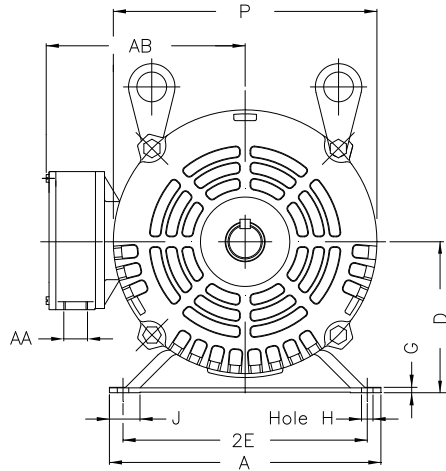

1 2 3 4 5 6 7 8

A

B

C

D

E

F

Notes: Downloaded from <http://dealerselectric.com>
Generated for Model #01018OT3P215T

Performed by:

Checked:

Customer:

ODP – Open Induction Motors – NEMA Premium Efficiency

Three-phase induction motor
Frame 213/5T - IP21

13-SEP-2016

2E 8.500	J 1.063	A 9.448	P 8.779	AB 8.149
2F 5.500/7.000	K 2.567	B 7.952	BA 3.488	U 1.375
d1 A 4	N-W 3.375	ES 2.480	S 0.313	R 1.203
depth 0.313	D 5.250	G 0.187	O 9.842	T 1.378
H 0.406	C 17.165	AA NPT 1"		