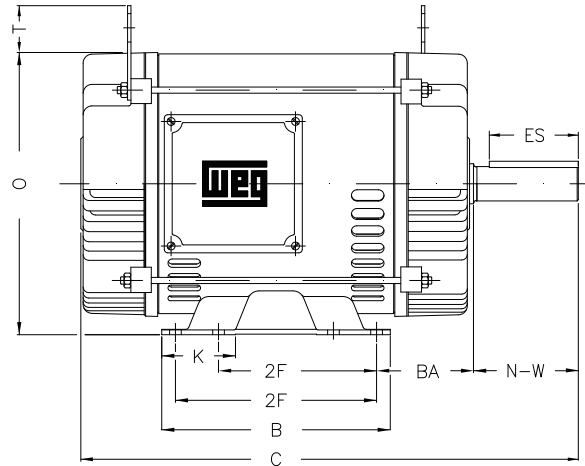

1 2 3 4 5 6 7 8

A

B

C

D

E

F

Notes: Downloaded from <http://dealerselectric.com>
Generated for Model #01018OT3P215T

Performed by:

Checked:

Customer:

ODP – Open Induction Motors – NEMA Premium Efficiency

Three-phase induction motor
Frame 213/5T - IP21

13-SEP-2016

2E 8.500	J 1.063	A 9.448	P 8.779	AB 8.149
2F 5.500/7.000	K 2.567	B 7.952	BA 3.488	U 1.375
d1 A 4	N-W 3.375	ES 2.480	S 0.313	R 1.203
depth 0.313	D 5.250	G 0.187	O 9.842	T 1.378
H 0.406	C 17.165	AA NPT 1"		