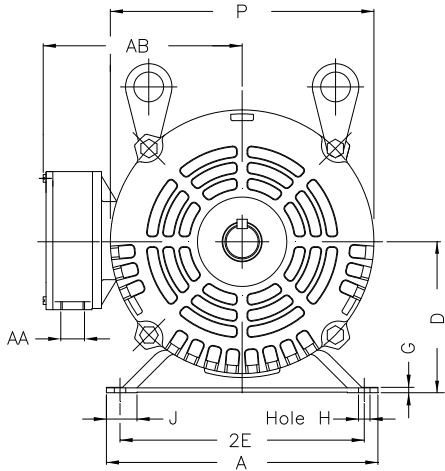

1 2 3 4 5 6 7 8

A

B

C

D

E

F

Notes: Downloaded from <http://dealerselectric.com>  
Generated for Model #01018OT3H215T

Performed by:

Checked:

Customer:

ODP – Open Induction Motors – NEMA Premium Efficiency

Three-phase induction motor  
Frame 213/5T - IP21

13-SEP-2016

2E 8.500	J 1.063	A 9.448	P 8.779	AB 8.149
2F 5.500/7.000	K 2.567	B 7.952	BA 3.488	U 1.375
d1 A 4	N-W 3.375	ES 2.480	S 0.313	R 1.203
depth 0.313	D 5.250	G 0.187	O 9.842	T 1.378
H 0.406	C 17.165	AA NPT 1"		