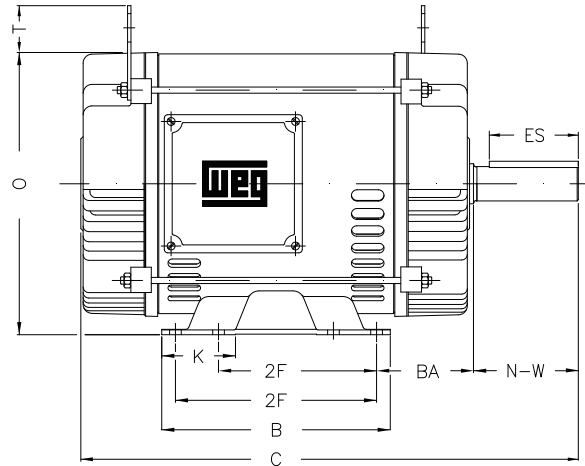

1 2 3 4 5 6 7 8

A

B

C

D

E

F

Notes: Downloaded from <http://dealerselectric.com>  
Generated for Model #01018OT3H215T

Performed by:

Checked:

Customer:

ODP – Open Induction Motors – NEMA Premium Efficiency

Three-phase induction motor  
Frame 213/5T - IP21

13-SEP-2016

2E 8.500	J 1.063	A 9.448	P 8.779	AB 8.149
2F 5.500/7.000	K 2.567	B 7.952	BA 3.488	U 1.375
d1 A 4	N-W 3.375	ES 2.480	S 0.313	R 1.203
depth 0.313	D 5.250	G 0.187	O 9.842	T 1.378
H 0.406	C 17.165	AA NPT 1"		