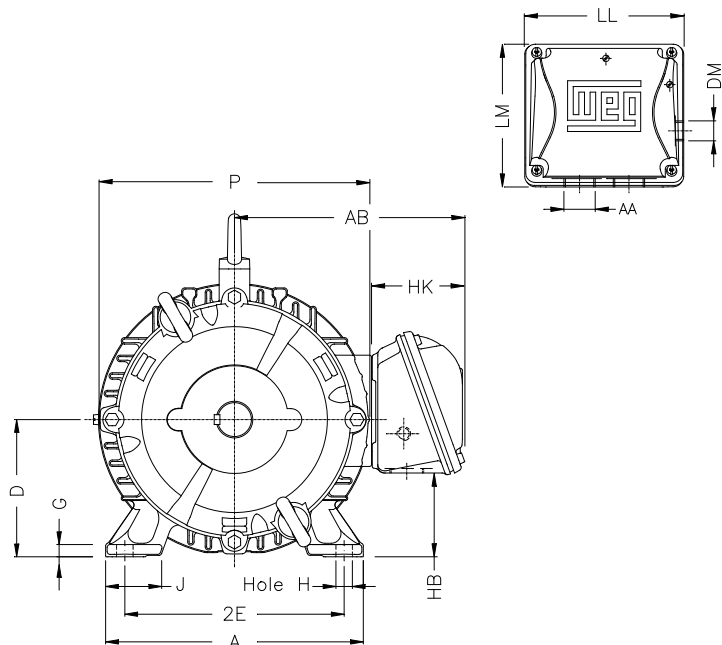

1 2 3 4 5 6 7 8

A

B

C

D

E

F

Notes: Downloaded from <http://dealerselectric.com>
Generated for Model #01018ET3PCT215T-W22

Performed by:

Checked:

Customer:

W22 Cooling Tower Motors: NEMA Premium - TEFC

Three-phase induction motor
Frame 215T - IP55

13-SEP-2016

2E 8.500	J 1.791	A 9.764	P 10.236	AB 8.667
2F 7.000	K 2.165	B 8.858	BA 3.500	U 1.375
N-W 3.375	ES 2.480	S 0.313	R 1.203	depth 0.313
D 5.250	G 0.669	HB 3.006	O 10.841	T 1.772
HF 5.250	HH 7.000	HK 3.155	H 0.406	C 19.517
LL 5.512	LM 5.236	AA NPT 1"	d1 A 4	d2 A 4