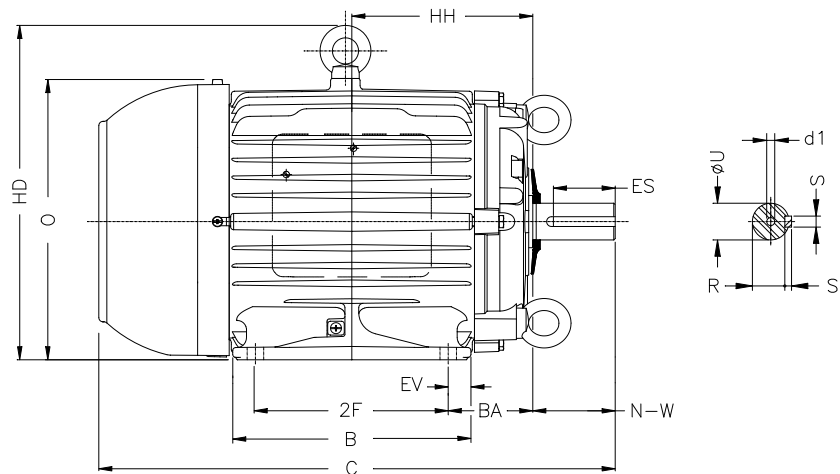

1 2 3 4 5 6 7 8

A

B

C

D

E

F

Notes: Downloaded from <http://dealerselectric.com>
Generated for Model #01018ET3PCT215T-W22

Performed by:

Checked:

Customer:

W22 Cooling Tower Motors: NEMA Premium - TEFC

Three-phase induction motor
Frame 215T - IP55

13-SEP-2016

2E 8.500	J 1.791	A 9.764	P 10.236	AB 8.667
2F 7.000	K 2.165	B 8.858	BA 3.500	U 1.375
N-W 3.375	ES 2.480	S 0.313	R 1.203	depth 0.313
D 5.250	G 0.669	HB 3.006	O 10.841	T 1.772
HF 5.250	HH 7.000	HK 3.155	H 0.406	C 19.517
LL 5.512	LM 5.236	AA NPT 1"	d1 A 4	d2 A 4