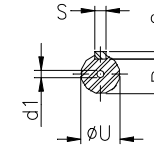

1 2 3 4 5 6 7 8

A

B

C

D

E

F

Notes: Downloaded from <http://dealerselectric.com>
Generated for Model #01012XT3E256T

Performed by:

Checked:

Customer:

Three-Phase : Explosion Proof - NEMA Premium

Three-phase induction motor
Frame 256T - IP55

13-SEP-2016

2E 10.000	A 12.126	2F 10.000	B 11.732	BA 4.250
J 2.520	K 2.559	P 12.224	ES 2.756	depth 0.375
S 0.375	N-W 4.000	U 1.625	R 1.406	AB 11.063
D 6.250	G 0.817	O 12.352	T 2.087	H 0.531
C 24.923	AA NPT 1 1/2"	d1 A 4	d2 A 4	