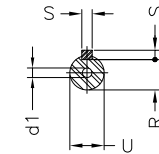

1 2 3 4 5 6 7 8

A

B

C

D

E

F

Notes: Downloaded from <http://dealerselectric.com>  
Generated for Model #00736OT3H184T

Performed by:

Checked:

Customer:

ODP – Open Induction Motors – NEMA Premium Efficiency

Three-phase induction motor  
Frame 184T - IP21

13-SEP-2016

2E 7.500	J 1.171	A 8.661	P 7.637	AB 6.575
2F 4.500/5.500	K 1.988	B 6.299	BA 2.750	U 1.125
d1 A 4	N-W 2.750	ES 1.969	S 0.250	R 0.984
depth 0.250	D 4.500	G 0.187	O 8.307	H 0.406
C 14.291	AA NPT 3/4"			