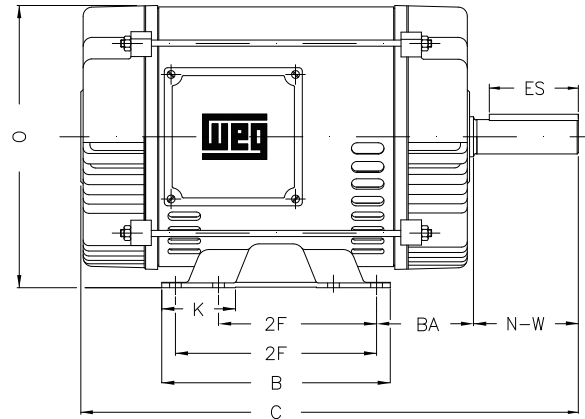

1 2 3 4 5 6 7 8

A

B

C

D

E

F

Notes: Downloaded from <http://dealerselectric.com>  
Generated for Model #00736OT3H184T

Performed by:

Checked:

Customer:

ODP – Open Induction Motors – NEMA Premium Efficiency

Three-phase induction motor  
Frame 184T - IP21

13-SEP-2016

2E 7.500	J 1.171	A 8.661	P 7.637	AB 6.575
2F 4.500/5.500	K 1.988	B 6.299	BA 2.750	U 1.125
d1 A 4	N-W 2.750	ES 1.969	S 0.250	R 0.984
depth 0.250	D 4.500	G 0.187	O 8.307	H 0.406
C 14.291	AA NPT 3/4"			