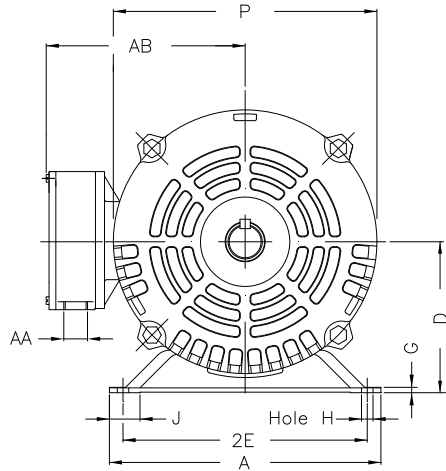

1 2 3 4 5 6 7 8

A

B

C

D

E

F

Notes: Downloaded from <http://dealerselectric.com>  
Generated for Model #00736OT3H184T

Performed by:

Checked:

Customer:

ODP – Open Induction Motors – NEMA Premium Efficiency

Three-phase induction motor  
Frame 184T - IP21

13-SEP-2016

2E 7.500	J 1.171	A 8.661	P 7.637	AB 6.575
2F 4.500/5.500	K 1.988	B 6.299	BA 2.750	U 1.125
d1 A 4	N-W 2.750	ES 1.969	S 0.250	R 0.984
depth 0.250	D 4.500	G 0.187	O 8.307	H 0.406
C 14.291	AA NPT 3/4"			