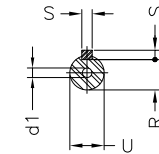

1 2 3 4 5 6 7 8

A

B

C

D

E

F

Notes: Downloaded from <http://dealerselectric.com>
Generated for Model #007360T3E184T

Performed by:

Checked:

Customer:

ODP – Open Induction Motors – NEMA Premium Efficiency

Three-phase induction motor
Frame 184T - IP21

13-SEP-2016

2E 7.500	J 1.171	A 8.661	P 7.637	AB 6.575
2F 4.500/5.500	K 1.988	B 6.299	BA 2.750	U 1.125
d1 A 4	N-W 2.750	ES 1.969	S 0.250	R 0.984
depth 0.250	D 4.500	G 0.187	O 8.307	H 0.406
C 14.291	AA NPT 3/4"			