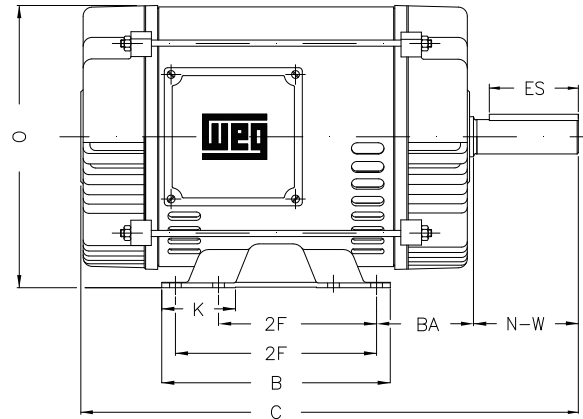

1 2 3 4 5 6 7 8

A

B

C

D

E

F

Notes: Downloaded from <http://dealerselectric.com>
Generated for Model #007360T3E184T

Performed by:

Checked:

Customer:

ODP – Open Induction Motors – NEMA Premium Efficiency

Three-phase induction motor
Frame 184T - IP21

13-SEP-2016

2E 7.500	J 1.171	A 8.661	P 7.637	AB 6.575
2F 4.500/5.500	K 1.988	B 6.299	BA 2.750	U 1.125
d1 A 4	N-W 2.750	ES 1.969	S 0.250	R 0.984
depth 0.250	D 4.500	G 0.187	O 8.307	H 0.406
C 14.291	AA NPT 3/4"			