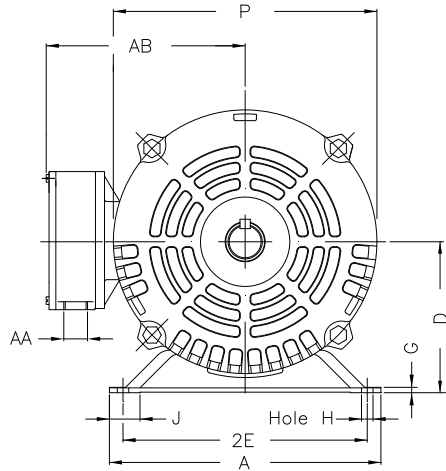

1 2 3 4 5 6 7 8

A

B

C

D

E

F

Notes: Downloaded from <http://dealerselectric.com>
Generated for Model #007360T3E184T

Performed by:

Checked:

Customer:

ODP – Open Induction Motors – NEMA Premium Efficiency

Three-phase induction motor
Frame 184T - IP21

13-SEP-2016

2E 7.500	J 1.171	A 8.661	P 7.637	AB 6.575
2F 4.500/5.500	K 1.988	B 6.299	BA 2.750	U 1.125
d1 A 4	N-W 2.750	ES 1.969	S 0.250	R 0.984
depth 0.250	D 4.500	G 0.187	O 8.307	H 0.406
C 14.291	AA NPT 3/4"			