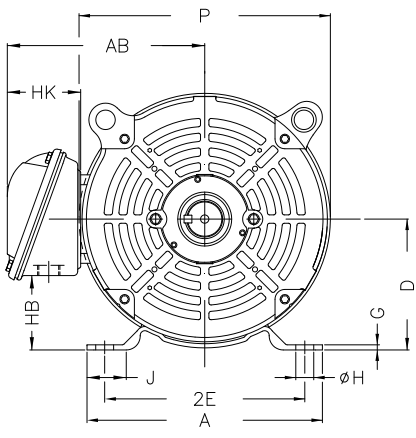

1 2 3 4 5 6 7 8

A

B

C

D

E

F

Notes: Downloaded from <http://dealerselectric.com>  
Generated for Model #007360T3E184T-SG

Performed by:

Checked:

Customer:

W01 (Rolled Steel) General Purpose ODP

Three-phase induction motor  
Frame 182/4T - ODP

13-SEP-2016

P	AB	J	2E	A
8.114	6.696	1.299	7.500	8.661
H	G	HB	HK	O
0.406	0.167	2.784	2.629	8.557
FC	2F	B	C	BA
9.055	4.500/5.500	6.299	15.157	2.750
N-W	ES	d1	S	U
2.750	1.969	A 3,15	0.250	1.125
AA	depth	R	LL	LM
1.118"	0.250	0.984	4.563	4.090
BB	D	CH		
0.000	4.500	1.377		