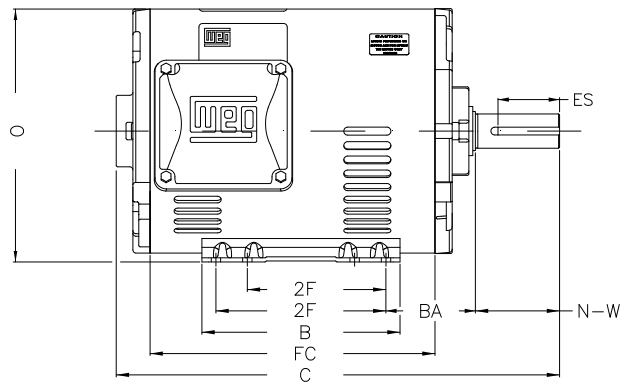

1 2 3 4 5 6 7 8

A

B

C

D

E

F

Notes: Downloaded from <http://dealerselectric.com>  
Generated for Model #007360T3E184T-SG

Performed by:

Checked:

Customer:

W01 (Rolled Steel) General Purpose ODP

Three-phase induction motor  
Frame 182/4T - ODP

13-SEP-2016

P	AB	J	2E	A
8.114	6.696	1.299	7.500	8.661
H	G	HB	HK	O
0.406	0.167	2.784	2.629	8.557
FC	2F	B	C	BA
9.055	4.500/5.500	6.299	15.157	2.750
N-W	ES	d1	S	U
2.750	1.969	A 3,15	0.250	1.125
AA	depth	R	LL	LM
1.118"	0.250	0.984	4.563	4.090
BB	D	CH		
0.000	4.500	1.377		