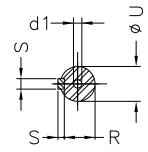

1 2 3 4 5 6 7 8

A

B

C

D

E

F

Notes: Downloaded from <http://dealerselectric.com>  
Generated for Model #007360T3E184T-SG

Performed by:

Checked:

Customer:

W01 (Rolled Steel) General Purpose ODP

Three-phase induction motor  
Frame 182/4T - ODP

13-SEP-2016

P	AB	J	2E	A
8.114	6.696	1.299	7.500	8.661
H	G	HB	HK	O
0.406	0.167	2.784	2.629	8.557
FC	2F	B	C	BA
9.055	4.500/5.500	6.299	15.157	2.750
N-W	ES	d1	S	U
2.750	1.969	A 3,15	0.250	1.125
AA	depth	R	LL	LM
1.118"	0.250	0.984	4.563	4.090
BB	D	CH		
0.000	4.500	1.377		