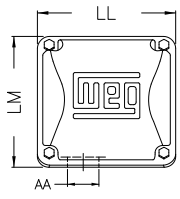

1 2 3 4 5 6 7 8

A

B

C

D

E

F

Notes: Downloaded from <http://dealerselectric.com>  
Generated for Model #007360T3E184T-SG

Performed by:

Checked:

Customer:

W01 (Rolled Steel) General Purpose ODP

Three-phase induction motor  
Frame 182/4T - ODP

13-SEP-2016

P	AB	J	2E	A
8.114	6.696	1.299	7.500	8.661
H	G	HB	HK	O
0.406	0.167	2.784	2.629	8.557
FC	2F	B	C	BA
9.055	4.500/5.500	6.299	15.157	2.750
N-W	ES	d1	S	U
2.750	1.969	A 3,15	0.250	1.125
AA	depth	R	LL	LM
1.118"	0.250	0.984	4.563	4.090
BB	D	CH		
0.000	4.500	1.377		