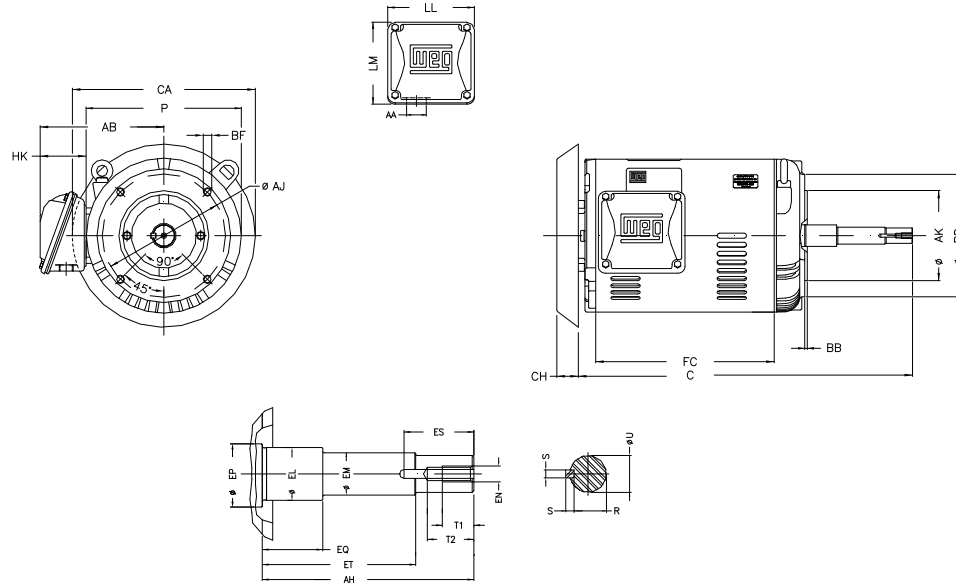

1 2 3 4 5 6 7 8

A

B

C

D

E

F

Notes: Downloaded from <http://dealerselectric.com>
Generated for Model #00736OT3E184JMV-S

Performed by:

Checked:

Customer:

Close Coupled Pump: Three-Phase - W01 (Rolled Steel) "JM" Type - ODP -

P 8.114	AB 6.696	AA 1.118"	ER 4.258	EQ 0.630
ET 2.880	U 0.8745	EM 1.000	EL 1.250	EP 1.376
ES 1.653	t1 0.748	t2 1.102	C 16.654	FC 9.055
Flange FC-149	AJ 5.874	AK 4.500	BD 6.496	BF UNC 3/8"x16
BB 0.138	AH 4.258			

Three-phase induction motor
Frame 182/4JM - ODP

13-SEP-2016