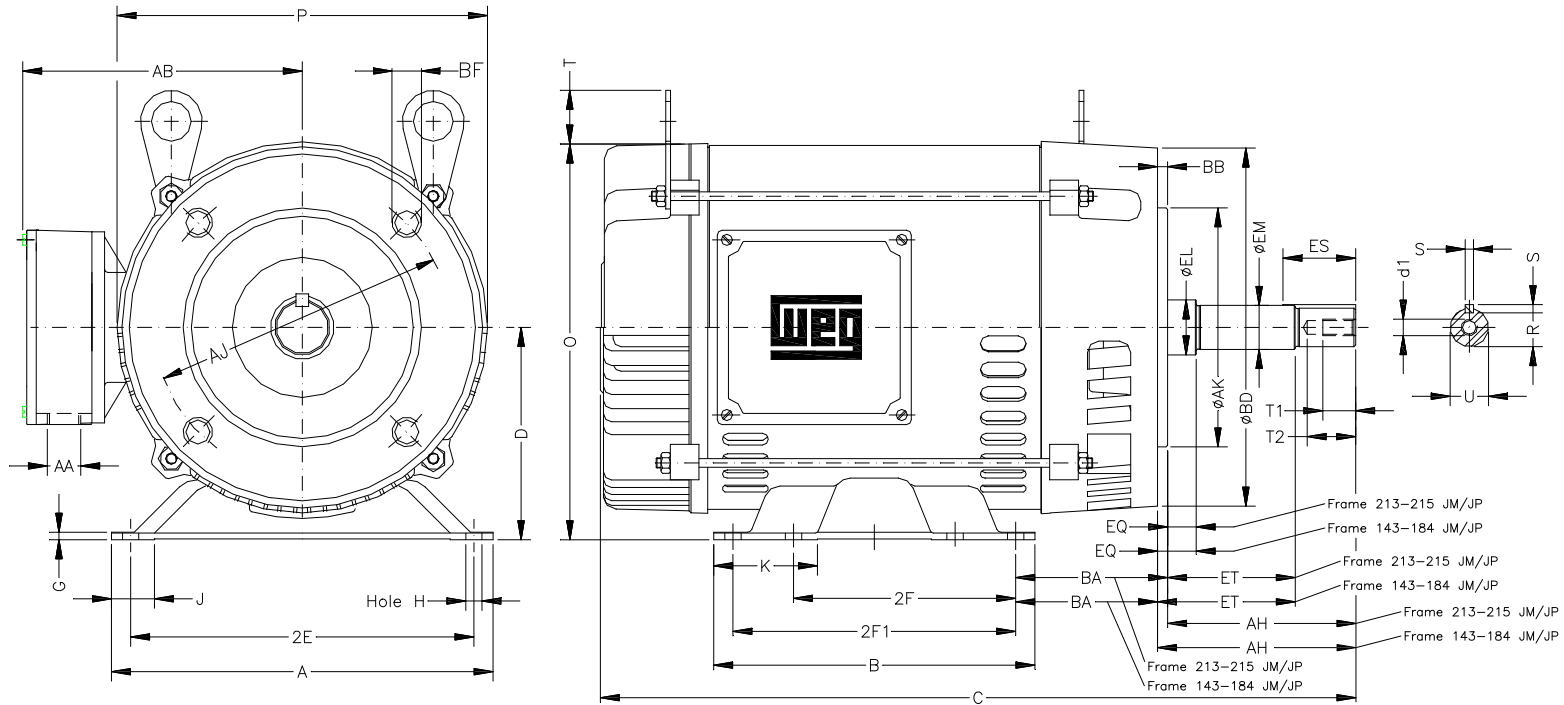

1 2 3 4 5 6 7 8

A

B

C

D

E

F

Notes: Downloaded from <http://dealerselectric.com>
Generated for Model #007360T3E184JM

Performed by:

Checked:

Customer:

Close Coupled Pump : Three-Phase - "JM" Type - ODP - NEMA Premium

Three-phase induction motor
Frame 184JM - IP21

13-SEP-2016

2E	A	2F	B	J
7.500	8.661	4.500/5.500	6.299	1.171
BA	D	K	G	O
2.750	4.500	1.988	0.187	8.307
P	T	AB	H	AA
7.637	1.614	6.574	0.406	NPT 3/4"
EQ	ET	U	EM	EL
0.630	2.880	0.874	1.000	1.250
S	EP	R	d1	ES
0.187	1.376	0.767	EUNC 3/8"-16	1.575
t1	t2	C	CH	Flange
0.748	1.102	15.315	1.220	FC-149
AJ	AK	BD	BF	BB
5.874	4.500	6.496	UNC 3/8"x16	0.157
AH				
4.258				