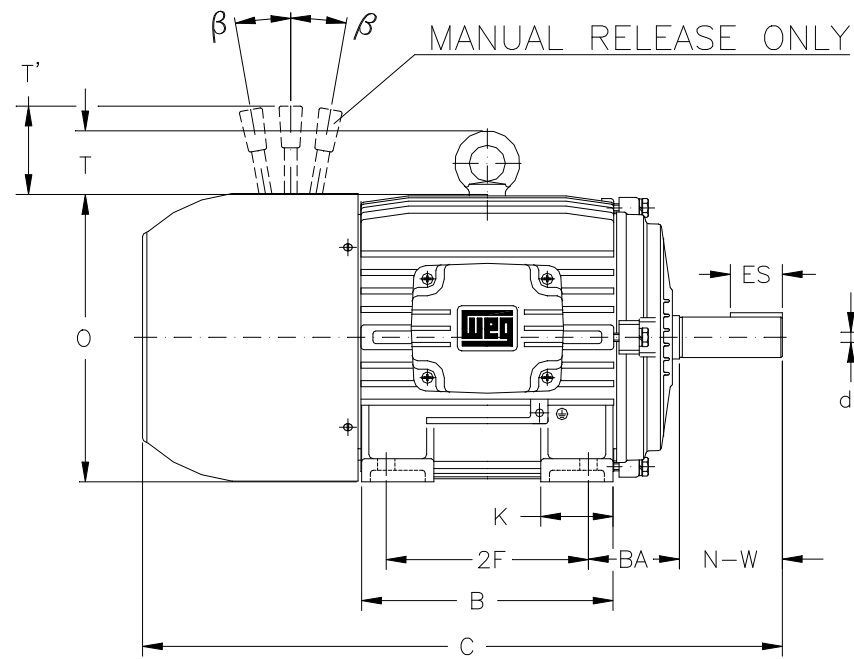

1 2 3 4 5 6 7 8

A

B

C

D

E

F

Notes: Downloaded from <http://dealerselectric.com>
Generated for Model #00736EP3EBM213T

Performed by:

Checked:

Customer:

Brake Motors : Three-Phase - High Efficiency

Three-phase induction motor
Frame 213T - IP55

13-SEP-2016

2E 8.500	A 9.764	2F 5.500	B 7.362	BA 3.500
J 2.008	K 2.165	P 10.630	ES 2.480	depth 0.313
S 0.313	N-W 3.375	U 1.375	R 1.203	AB 8.149
D 5.250	G 0.827	O 10.841	T 1.772	H 0.406
C 22.488	AA NPT 1"	d1 A 4	d2 A 4	