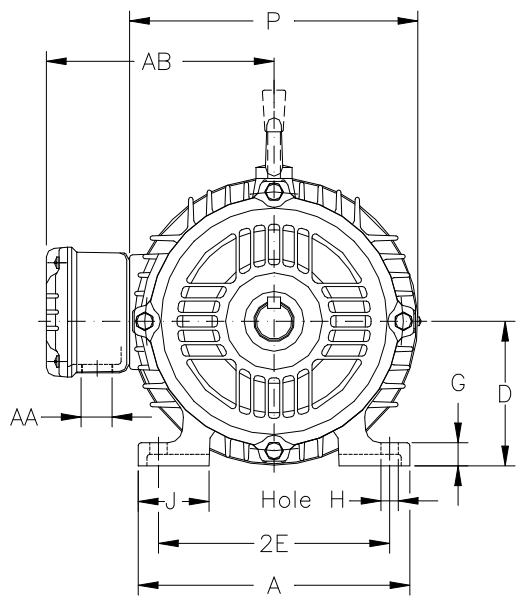

1 2 3 4 5 6 7 8

A

B

C

D

E

F

Notes: Downloaded from <http://dealerselectric.com>
Generated for Model #00736EP3EBM213T

Performed by:

Checked:

Customer:

Brake Motors : Three-Phase - High Efficiency

Three-phase induction motor
Frame 213T - IP55

13-SEP-2016

2E 8.500	A 9.764	2F 5.500	B 7.362	BA 3.500
J 2.008	K 2.165	P 10.630	ES 2.480	depth 0.313
S 0.313	N-W 3.375	U 1.375	R 1.203	AB 8.149
D 5.250	G 0.827	O 10.841	T 1.772	H 0.406
C 22.488	AA NPT 1"	d1 A 4	d2 A 4	