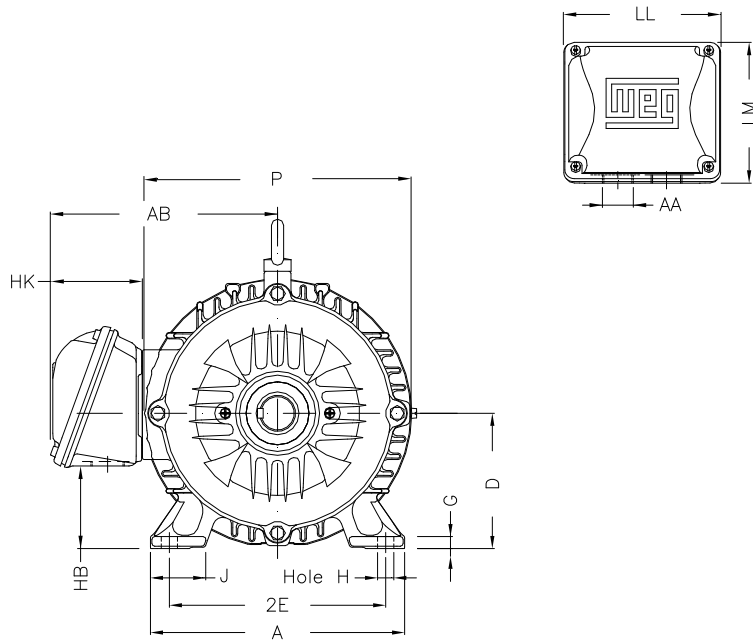

1 2 3 4 5 6 7 8

A
B
C
D
E
F

Notes: Downloaded from <http://dealerselectric.com>
Generated for Model #00736EG3E213T-W22

Performed by:

Checked:

Customer:

W22 Super Premium

Three-phase induction motor
Frame 213/5T - IP55

13-SEP-2016

2E	J	A	P	AB
8.500	1.772	9.764	10.669	8.583
2F	K	B	BA	FBA
5.500/7.000	2.165	8.858	3.500	5.921
U	N-W	ES	S	R
1.375	3.375	2.480	0.313	1.203
depth	D	G	HB	O
0.313	5.250	0.669	2.985	10.841
T	HF	HH	HK	H
1.772	5.250	7.000	3.150	0.406
C	LL	LM	AA	d1
19.517	5.512	5.236	NPT 1"	A 4