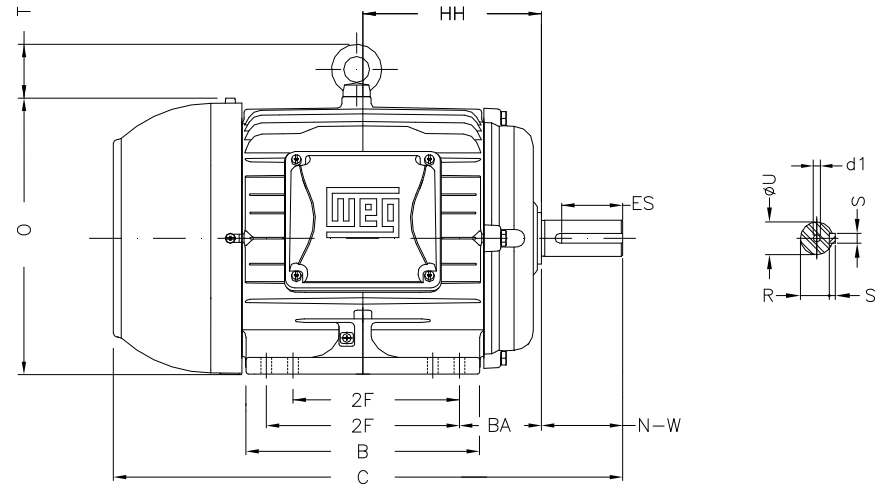

1 2 3 4 5 6 7 8

A
B
C
D
E
F

Notes: Downloaded from <http://dealerselectric.com>
Generated for Model #00736EG3E213T-W22

Performed by:

Checked:

Customer:

W22 Super Premium

Three-phase induction motor
Frame 213/5T - IP55

13-SEP-2016

2E	J	A	P	AB
8.500	1.772	9.764	10.669	8.583
2F	K	B	BA	FBA
5.500/7.000	2.165	8.858	3.500	5.921
U	N-W	ES	S	R
1.375	3.375	2.480	0.313	1.203
depth	D	G	HB	O
0.313	5.250	0.669	2.985	10.841
T	HF	HH	HK	H
1.772	5.250	7.000	3.150	0.406
C	LL	LM	AA	d1
19.517	5.512	5.236	NPT 1"	A 4