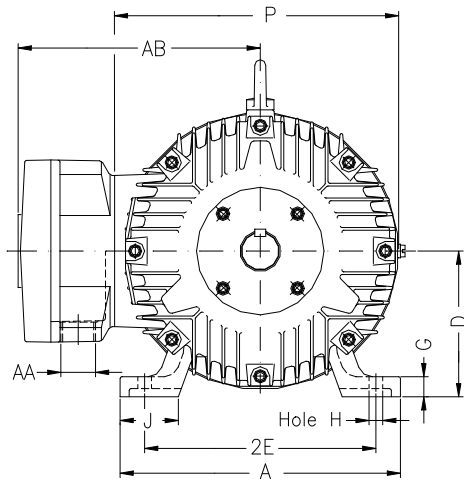

1 2 3 4 5 6 7 8

A

B

C

D

E

F

Notes: Downloaded from <http://dealerselectric.com>  
Generated for Model #00718XT3E213T

Performed by:

Checked:

Customer:

Three-Phase : Explosion Proof - NEMA Premium

Three-phase induction motor  
Frame 213T - IP55

13-SEP-2016

2E 8.500	A 9.764	2F 5.500	B 7.402	BA 3.500
J 2.008	K 2.165	P 10.709	ES 2.480	depth 0.313
S 0.313	N-W 3.375	U 1.375	R 1.203	AB 9.252
D 5.250	G 0.827	O 11.156	T 1.772	H 0.406
C 17.952	AA NPT 1"	d1 A 4	d2 A 4	