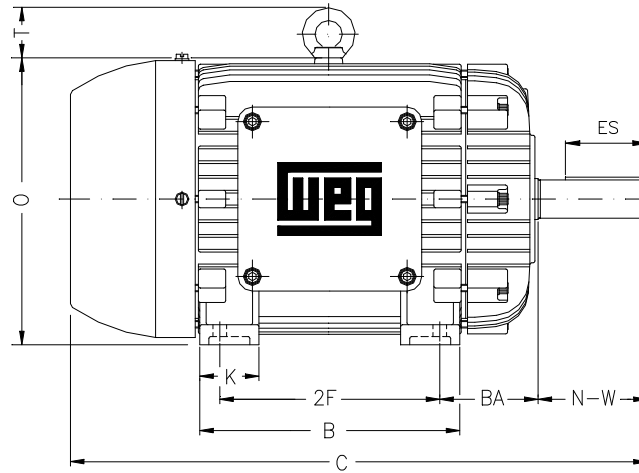

1 2 3 4 5 6 7 8

A

B

C

D

E

F

Notes: Downloaded from <http://dealerselectric.com>  
Generated for Model #00718XT3E213T

Performed by:

Checked:

Customer:

Three-Phase : Explosion Proof - NEMA Premium

Three-phase induction motor  
Frame 213T - IP55

13-SEP-2016

2E 8.500	A 9.764	2F 5.500	B 7.402	BA 3.500
J 2.008	K 2.165	P 10.709	ES 2.480	depth 0.313
S 0.313	N-W 3.375	U 1.375	R 1.203	AB 9.252
D 5.250	G 0.827	O 11.156	T 1.772	H 0.406
C 17.952	AA NPT 1"	d1 A 4	d2 A 4	