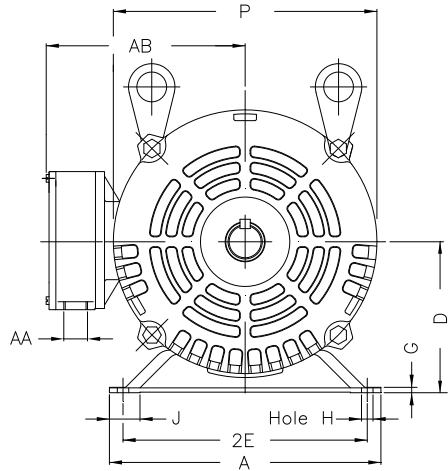

1 2 3 4 5 6 7 8

A

B

C

D

E

F

Notes: Downloaded from <http://dealerselectric.com>  
Generated for Model #007180T3P213T

Performed by:

Checked:

Customer:

ODP – Open Induction Motors – NEMA Premium Efficiency

Three-phase induction motor  
Frame 213/5T - IP21

13-SEP-2016

2E 8.500	J 1.063	A 9.448	P 8.779	AB 8.149
2F 5.500/7.000	K 2.567	B 7.952	BA 3.488	U 1.375
d1 A 4	N-W 3.375	ES 2.480	S 0.313	R 1.203
depth 0.313	D 5.250	G 0.187	O 9.842	T 1.378
H 0.406	C 17.165	AA NPT 1"		