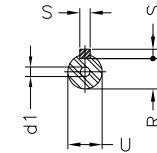

1 2 3 4 5 6 7 8

A

B

C

D

E

F

Notes: Downloaded from <http://dealerselectric.com>  
Generated for Model #007180T3P213T

Performed by:

Checked:

Customer:

ODP – Open Induction Motors – NEMA Premium Efficiency

Three-phase induction motor  
Frame 213/5T - IP21

13-SEP-2016

2E 8.500	J 1.063	A 9.448	P 8.779	AB 8.149
2F 5.500/7.000	K 2.567	B 7.952	BA 3.488	U 1.375
d1 A 4	N-W 3.375	ES 2.480	S 0.313	R 1.203
depth 0.313	D 5.250	G 0.187	O 9.842	T 1.378
H 0.406	C 17.165	AA NPT 1"		