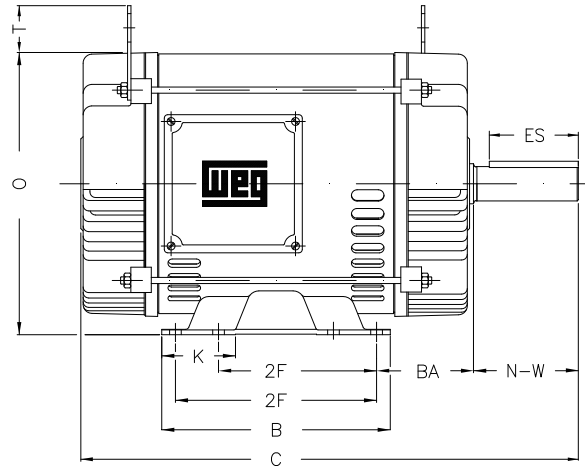

1 2 3 4 5 6 7 8

A

B

C

D

E

F

Notes: Downloaded from <http://dealerselectric.com>  
Generated for Model #007180T3P213T

Performed by:

Checked:

Customer:

ODP – Open Induction Motors – NEMA Premium Efficiency

Three-phase induction motor  
Frame 213/5T - IP21

13-SEP-2016

2E 8.500	J 1.063	A 9.448	P 8.779	AB 8.149
2F 5.500/7.000	K 2.567	B 7.952	BA 3.488	U 1.375
d1 A 4	N-W 3.375	ES 2.480	S 0.313	R 1.203
depth 0.313	D 5.250	G 0.187	O 9.842	T 1.378
H 0.406	C 17.165	AA NPT 1"		