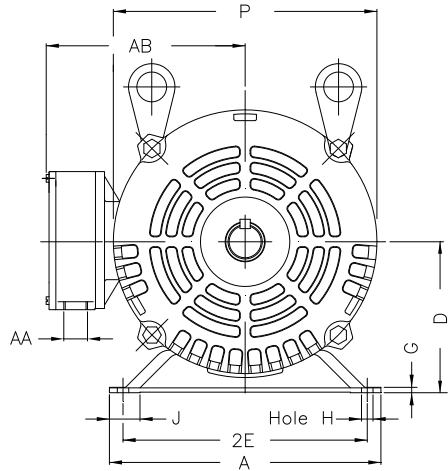

1 2 3 4 5 6 7 8

A

B

C

D

E

F

Notes: Downloaded from <http://dealerselectric.com>
Generated for Model #007180T3H213T

Performed by:

Checked:

Customer:

ODP – Open Induction Motors – NEMA Premium Efficiency

Three-phase induction motor
Frame 213/5T - IP21

13-SEP-2016

2E 8.500	J 1.063	A 9.448	P 8.779	AB 8.149
2F 5.500/7.000	K 2.567	B 7.952	BA 3.488	U 1.375
d1 A 4	N-W 3.375	ES 2.480	S 0.313	R 1.203
depth 0.313	D 5.250	G 0.187	O 9.842	T 1.378
H 0.406	C 17.165	AA NPT 1"		