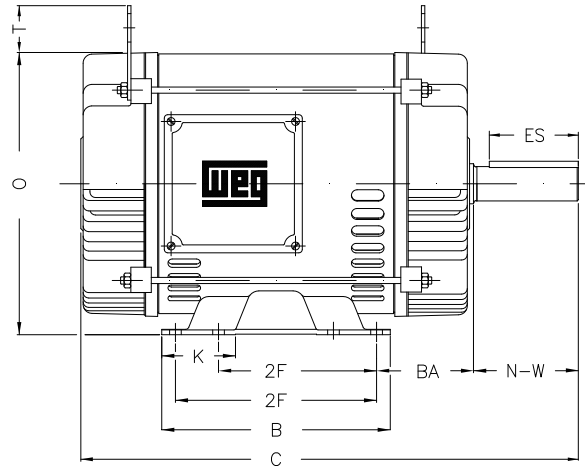

1 2 3 4 5 6 7 8

A

B

C

D

E

F

Notes: Downloaded from <http://dealerselectric.com>
Generated for Model #007180T3H213T

Performed by:

Checked:

Customer:

ODP – Open Induction Motors – NEMA Premium Efficiency

Three-phase induction motor
Frame 213/5T - IP21

13-SEP-2016

2E 8.500	J 1.063	A 9.448	P 8.779	AB 8.149
2F 5.500/7.000	K 2.567	B 7.952	BA 3.488	U 1.375
d1 A 4	N-W 3.375	ES 2.480	S 0.313	R 1.203
depth 0.313	D 5.250	G 0.187	O 9.842	T 1.378
H 0.406	C 17.165	AA NPT 1"		