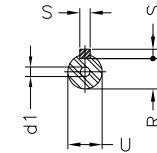

1 2 3 4 5 6 7 8

A

B

C

D

E

F

Notes: Downloaded from <http://dealerselectric.com>
Generated for Model #007180T3H213T

Performed by:

Checked:

Customer:

ODP – Open Induction Motors – NEMA Premium Efficiency

Three-phase induction motor
Frame 213/5T - IP21

13-SEP-2016

2E 8.500	J 1.063	A 9.448	P 8.779	AB 8.149
2F 5.500/7.000	K 2.567	B 7.952	BA 3.488	U 1.375
d1 A 4	N-W 3.375	ES 2.480	S 0.313	R 1.203
depth 0.313	D 5.250	G 0.187	O 9.842	T 1.378
H 0.406	C 17.165	AA NPT 1"		