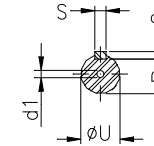

1 2 3 4 5 6 7 8

A

B

C

D

E

F

Notes: Downloaded from <http://dealerselectric.com>
Generated for Model #00712XT3E254T

Performed by:

Checked:

Customer:

Three-Phase : Explosion Proof - NEMA Premium

Three-phase induction motor
Frame 254T - IP55

13-SEP-2016

2E 10.000	A 12.126	2F 8.252	B 10.000	BA 4.250
J 2.520	K 2.559	P 12.224	ES 2.756	depth 0.375
S 0.375	N-W 4.000	U 1.625	R 1.416	AB 11.063
D 6.250	G 0.817	O 12.352	T 2.087	H 0.531
C 23.175	AA NPT 1 1/2"	d1 A 4	d2 A 4	