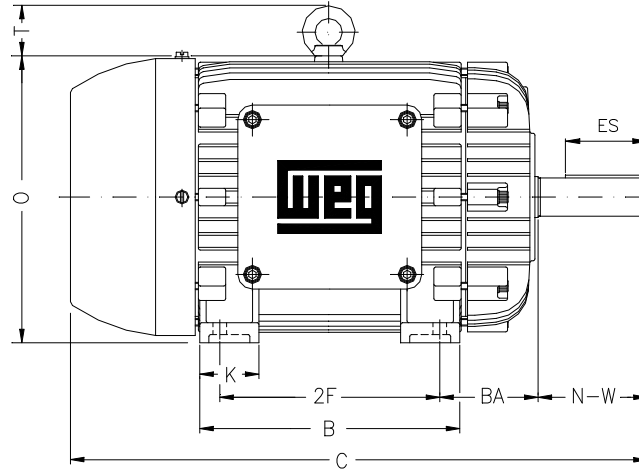

1 2 3 4 5 6 7 8

A

B

C

D

E

F

Notes: Downloaded from <http://dealerselectric.com>
Generated for Model #00712XT3E254T

Performed by:

Checked:

Customer:

Three-Phase : Explosion Proof - NEMA Premium

Three-phase induction motor
Frame 254T - IP55

13-SEP-2016

2E 10.000	A 12.126	2F 8.252	B 10.000	BA 4.250
J 2.520	K 2.559	P 12.224	ES 2.756	depth 0.375
S 0.375	N-W 4.000	U 1.625	R 1.416	AB 11.063
D 6.250	G 0.817	O 12.352	T 2.087	H 0.531
C 23.175	AA NPT 1 1/2"	d1 A 4	d2 A 4	