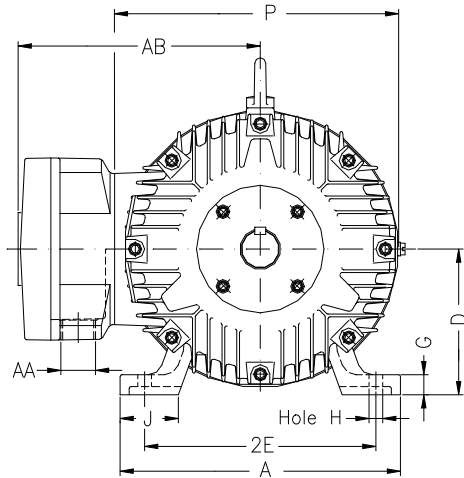

1 2 3 4 5 6 7 8

A

B

C

D

E

F

Notes: Downloaded from <http://dealerselectric.com>
Generated for Model #00712XT3E254T

Performed by:

Checked:

Customer:

Three-Phase : Explosion Proof - NEMA Premium

Three-phase induction motor
Frame 254T - IP55

13-SEP-2016

2E 10.000	A 12.126	2F 8.252	B 10.000	BA 4.250
J 2.520	K 2.559	P 12.224	ES 2.756	depth 0.375
S 0.375	N-W 4.000	U 1.625	R 1.416	AB 11.063
D 6.250	G 0.817	O 12.352	T 2.087	H 0.531
C 23.175	AA NPT 1 1/2"	d1 A 4	d2 A 4	