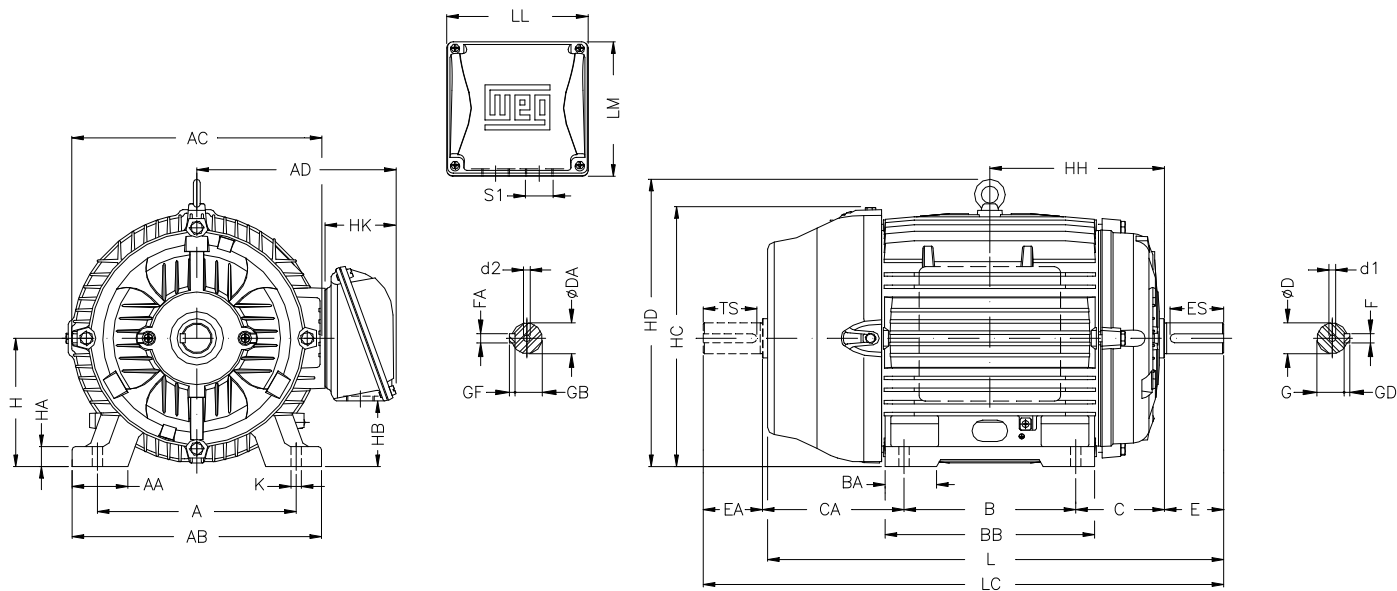

1 2 3 4 5 6 7 8

A

B

C

D

E

F

Notes: Downloaded from <http://dealerselectric.com>
Generated for Model #00712ET3Y160M-W22

A	AA	AB	AC	AD
254	64	308	329	266
B	BA	BB	C	CA
210	63	254	108	174
D	E	ES	F	G
42k6	110	80	12	37
GD	DA	EA	TS	FA
8	42k6	110	80	12
GB	GF	H	HA	HC
37	8	160	22	331
HD	K	L	LC	S1
374	14.5	598	712	2xM40x1,5
d1	d2			
DM16	DM16			

Performed by:	
Checked:	
Customer:	
Three-Phase: W22 IE3 IEC Tru-Metric - TEFC (IP55) Cast Iron Frame	
Three-phase induction motor Frame 160M - IP55	13-SEP-2016