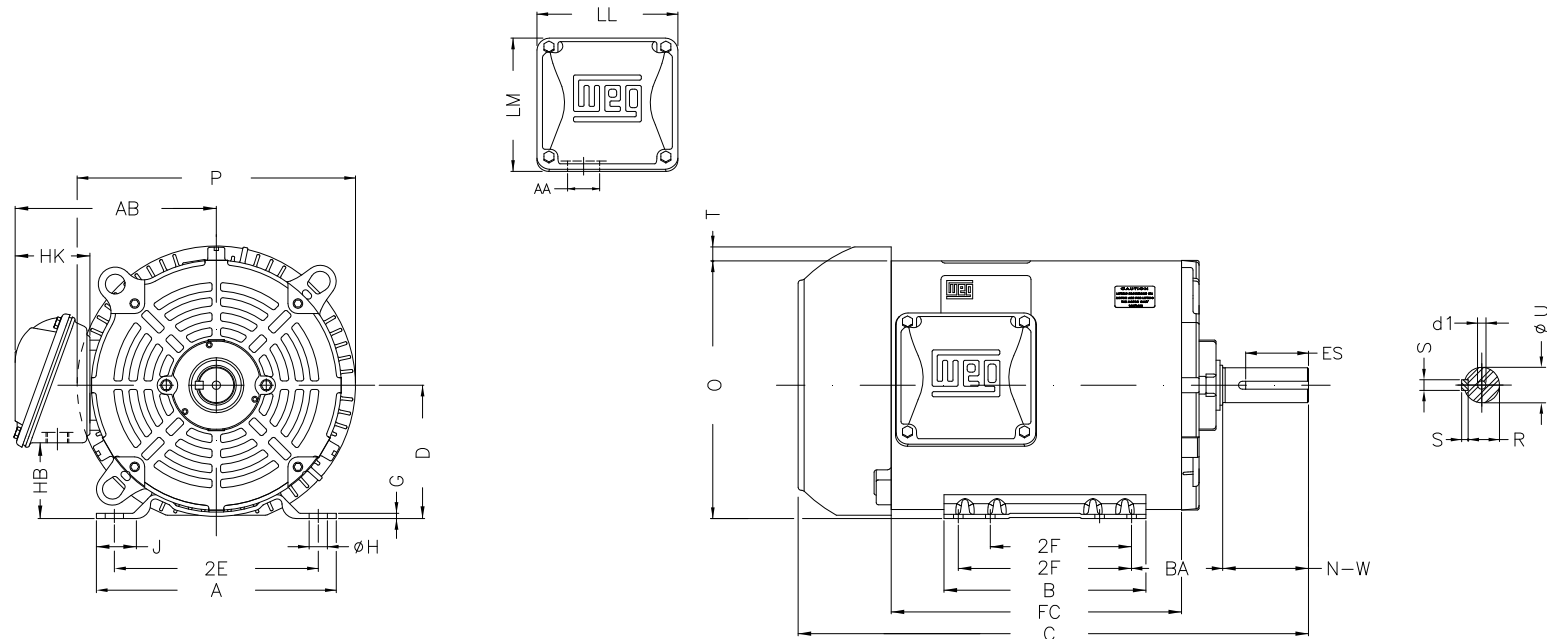

1 2 3 4 5 6 7 8

A

B

C

D

E

F

Notes: Downloaded from <http://dealerselectric.com>  
Generated for Model #00712ET3E254T-S

Performed by:

Checked:

Customer:

Three Phase: W01 (Rolled Steel) - TEFC - NEMA Premium Efficiency

Three-phase induction motor  
Frame 254/6T - IP55

13-SEP-2016

P	AB	J	2E	A
13.180	9.448	1.693	10.000	11.417
H	G	HB	HK	T
0.530	0.187	3.631	3.645	0.830
O	FC	2F	B	C
12.010	12.992	8.252/10.000	11.417	22.559
BA	N-W	ES	d1	S
4.250	4.000	2.756	A4	0.375
U	AA	depth	R	LL
1.625	1.732"	0.375	1.416	6.299
LM	BB	D	CH	
6.017	0.830	6.250	1.929	