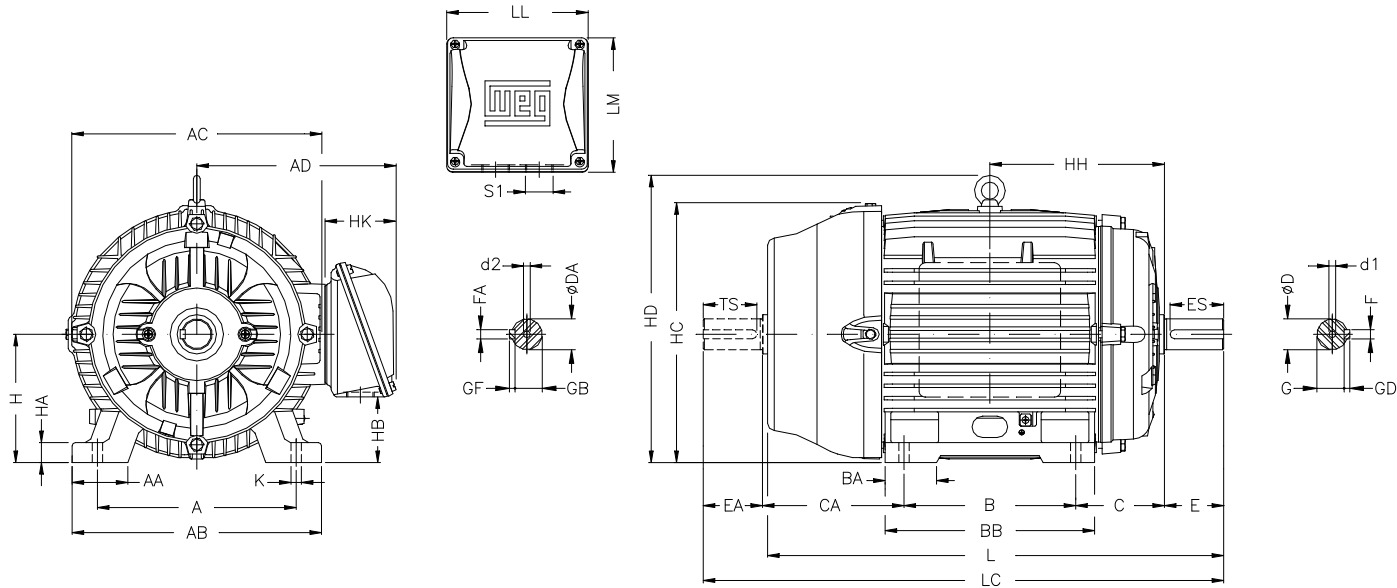

1 2 3 4 5 6 7 8

A

B

C

D

E

F

Notes: Downloaded from <http://dealerselectric.com>
Generated for Model #00709EP3Y160L-W22

Performed by:

Checked:

Customer:

Three-Phase: W22 IE2 IEC Tru-Metric - TEFC (IP55) Cast Iron Frame

Three-phase induction motor
Frame 160L - IP55

13-SEP-2016

A	AA	AB	AC	AD
254	64	308	329	266
B	BA	BB	C	CA
254	63	298	108	174
D	E	ES	F	G
42k6	110	80	12	37
GD	DA	EA	TS	FA
8	42k6	110	80	12
GB	GF	H	HA	HB
37	8	160	22	79
HC	HD	HF	HH	HK
331	374	168	235	101
K	L	LC	LL	LM
14.5	642	756	198.5	190
S1	d1	d2		
2xM40x1.5	DM16	DM16		