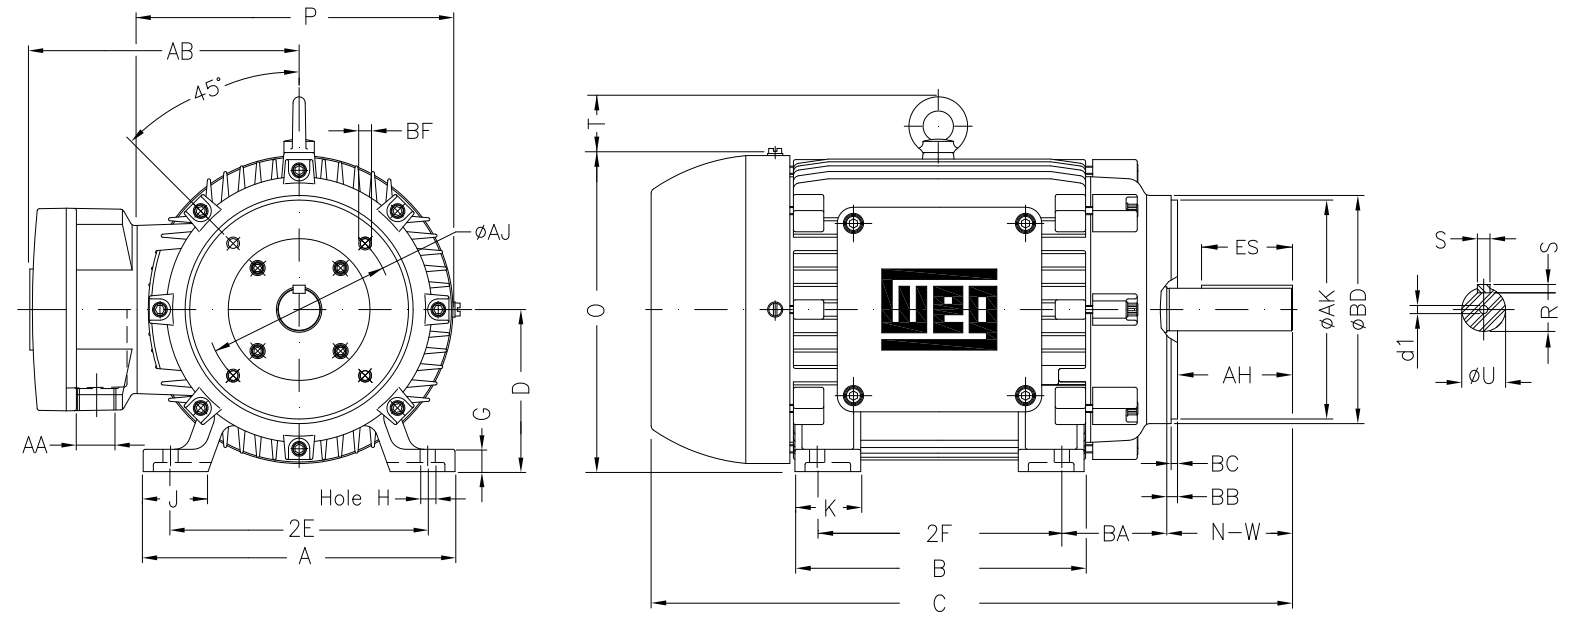

1 2 3 4 5 6 7 8

A
B
C
D
E
F

Notes: Downloaded from <http://dealerselectric.com>
Generated for Model #00536XT3H184TC

2E 7.500	A 8.661	2F 5.500	B 6.969	BA 2.750
J 1.890	K 1.969	P 8.909	ES 1.969	depth 0.250
S 0.250	N-W 2.750	U 1.125	R 0.984	AB 8.240
D 4.500	G 0.787	O 9.421	T 1.772	H 0.406
C 15.862	AA NPT 3/4"	d1 A 4	d2 A 4	Flange FC-184
AJ 7.250	AK 8.500	BD 8.875	BF UNC 1/2"x13	BB 0.250
BC 0.125	AH 2.625			

Performed by:

Checked:

Customer:

Three-Phase : Explosion Proof - NEMA Premium

Three-phase induction motor
Frame 184T - IP55

13-SEP-2016