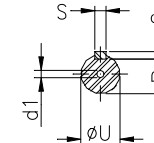

1 2 3 4 5 6 7 8

A

B

C

D

E

F

Notes: Downloaded from <http://dealerselectric.com>
Generated for Model #00536XT3H184T

Performed by:

Checked:

Customer:

Three-Phase : Explosion Proof - NEMA Premium

Three-phase induction motor
Frame 184T - IP55

13-SEP-2016

2E 7.500	A 8.661	2F 5.500	B 6.969	BA 2.750
J 1.890	K 1.969	P 8.909	ES 1.969	depth 0.250
S 0.250	N-W 2.750	U 1.125	R 0.984	AB 8.240
D 4.500	G 0.787	O 9.421	T 1.772	H 0.406
C 15.862	AA NPT 3/4"	d1 A 4	d2 A 4	