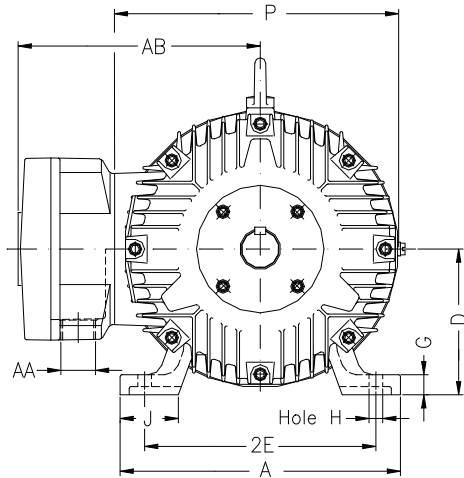

1 2 3 4 5 6 7 8

A

B

C

D

E

F

Notes: Downloaded from <http://dealerselectric.com>
Generated for Model #00536XT3H184T

Performed by:

Checked:

Customer:

Three-Phase : Explosion Proof - NEMA Premium

Three-phase induction motor
Frame 184T - IP55

13-SEP-2016

2E 7.500	A 8.661	2F 5.500	B 6.969	BA 2.750
J 1.890	K 1.969	P 8.909	ES 1.969	depth 0.250
S 0.250	N-W 2.750	U 1.125	R 0.984	AB 8.240
D 4.500	G 0.787	O 9.421	T 1.772	H 0.406
C 15.862	AA NPT 3/4"	d1 A 4	d2 A 4	