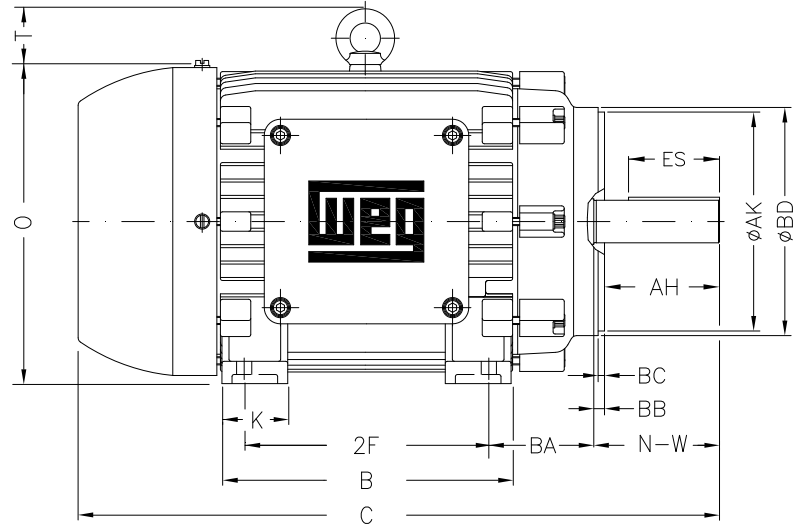

1 2 3 4 5 6 7 8

A
B
C
D
E
F

Notes: Downloaded from <http://dealerselectric.com>
Generated for Model #00536XT3E184TC

2E 7.500	A 8.661	2F 5.500	B 6.969	BA 2.750
J 1.890	K 1.969	P 8.909	ES 1.969	depth 0.250
S 0.250	N-W 2.750	U 1.125	R 0.984	AB 8.240
D 4.500	G 0.787	O 9.421	T 1.772	H 0.406
C 15.862	AA NPT 3/4"	d1 A 4	d2 A 4	Flange FC-184
AJ 7.250	AK 8.500	BD 8.875	BF UNC 1/2"x13	BB 0.250
BC 0.125	AH 2.625			

Performed by:

Checked:

Customer:

Three-Phase : Explosion Proof - NEMA Premium

Three-phase induction motor
Frame 184T - IP55

13-SEP-2016