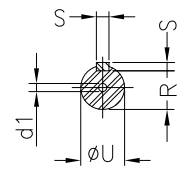

1 2 3 4 5 6 7 8

A
B
C
D
E
F

Notes: Downloaded from <http://dealerselectric.com>
Generated for Model #00536XT3E184TC

2E 7.500	A 8.661	2F 5.500	B 6.969	BA 2.750
J 1.890	K 1.969	P 8.909	ES 1.969	depth 0.250
S 0.250	N-W 2.750	U 1.125	R 0.984	AB 8.240
D 4.500	G 0.787	O 9.421	T 1.772	H 0.406
C 15.862	AA NPT 3/4"	d1 A 4	d2 A 4	Flange FC-184
AJ 7.250	AK 8.500	BD 8.875	BF UNC 1/2"x13	BB 0.250
BC 0.125	AH 2.625			

Performed by:

Checked:

Customer:

Three-Phase : Explosion Proof - NEMA Premium

Three-phase induction motor
Frame 184T - IP55

13-SEP-2016