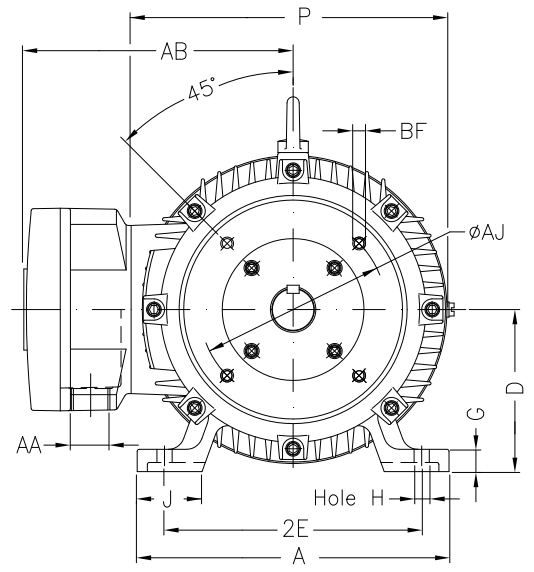

1 2 3 4 5 6 7 8

A
B
C
D
E
F

Notes: Downloaded from <http://dealerselectric.com>
Generated for Model #00536XT3E184TC

2E 7.500	A 8.661	2F 5.500	B 6.969	BA 2.750
J 1.890	K 1.969	P 8.909	ES 1.969	depth 0.250
S 0.250	N-W 2.750	U 1.125	R 0.984	AB 8.240
D 4.500	G 0.787	O 9.421	T 1.772	H 0.406
C 15.862	AA NPT 3/4"	d1 A 4	d2 A 4	Flange FC-184
AJ 7.250	AK 8.500	BD 8.875	BF UNC 1/2"x13	BB 0.250
BC 0.125	AH 2.625			

Performed by:

Checked:

Customer:

Three-Phase : Explosion Proof - NEMA Premium

Three-phase induction motor
Frame 184T - IP55

13-SEP-2016