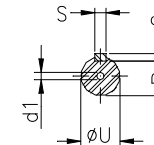

1 2 3 4 5 6 7 8

A

B

C

D

E

F

Notes: Downloaded from <http://dealerselectric.com>
Generated for Model #00536XT3E184T

Performed by:

Checked:

Customer:

Three-Phase : Explosion Proof - NEMA Premium

Three-phase induction motor
Frame 184T - IP55

13-SEP-2016

2E 7.500	A 8.661	2F 5.500	B 6.969	BA 2.750
J 1.890	K 1.969	P 8.909	ES 1.969	depth 0.250
S 0.250	N-W 2.750	U 1.125	R 0.984	AB 8.240
D 4.500	G 0.787	O 9.421	T 1.772	H 0.406
C 15.862	AA NPT 3/4"	d1 A 4	d2 A 4	