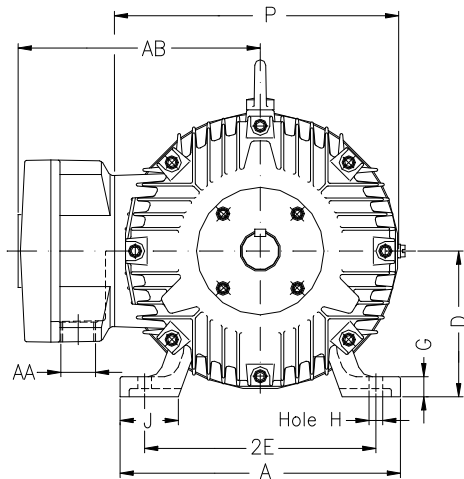

1 2 3 4 5 6 7 8

A

B

C

D

E

F

Notes: Downloaded from <http://dealerselectric.com>
Generated for Model #00536XT3E184T

Performed by:

Checked:

Customer:

Three-Phase : Explosion Proof - NEMA Premium

Three-phase induction motor
Frame 184T - IP55

13-SEP-2016

2E 7.500	A 8.661	2F 5.500	B 6.969	BA 2.750
J 1.890	K 1.969	P 8.909	ES 1.969	depth 0.250
S 0.250	N-W 2.750	U 1.125	R 0.984	AB 8.240
D 4.500	G 0.787	O 9.421	T 1.772	H 0.406
C 15.862	AA NPT 3/4"	d1 A 4	d2 A 4	