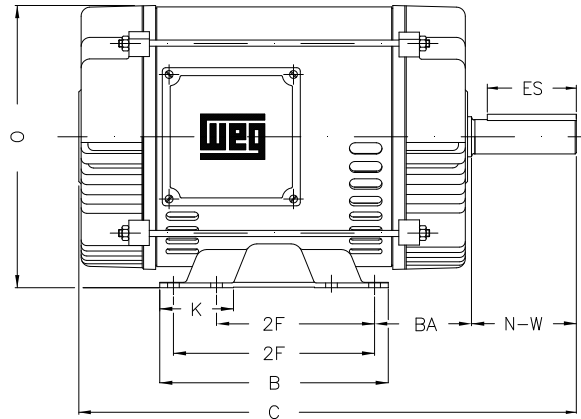

1 2 3 4 5 6 7 8

A

B

C

D

E

F

Notes: Downloaded from <http://dealerselectric.com>  
Generated for Model #005360T3H182T

Performed by:

Checked:

Customer:

ODP – Open Induction Motors – NEMA Premium Efficiency

Three-phase induction motor  
Frame 182T - IP21

13-SEP-2016

2E 7.500	J 1.171	A 8.661	P 7.637	AB 6.575
2F 4.500/5.500	K 1.988	B 6.299	BA 2.750	U 1.125
d1 A 4	N-W 2.750	ES 1.969	S 0.250	R 0.984
depth 0.250	D 4.500	G 0.187	O 8.307	H 0.406
C 13.504	AA NPT 3/4"			