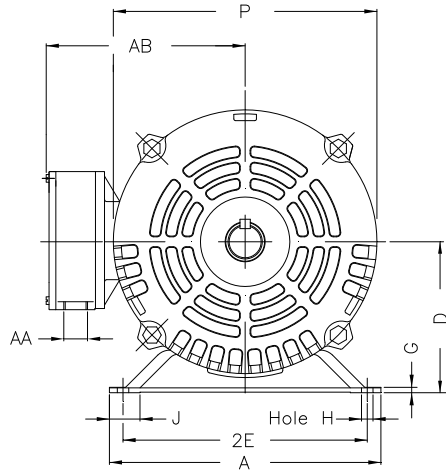

1 2 3 4 5 6 7 8

A

B

C

D

E

F

Notes: Downloaded from <http://dealerselectric.com>  
Generated for Model #005360T3H182T

Performed by:

Checked:

Customer:

ODP – Open Induction Motors – NEMA Premium Efficiency

Three-phase induction motor  
Frame 182T - IP21

13-SEP-2016

2E 7.500	J 1.171	A 8.661	P 7.637	AB 6.575
2F 4.500/5.500	K 1.988	B 6.299	BA 2.750	U 1.125
d1 A 4	N-W 2.750	ES 1.969	S 0.250	R 0.984
depth 0.250	D 4.500	G 0.187	O 8.307	H 0.406
C 13.504	AA NPT 3/4"			