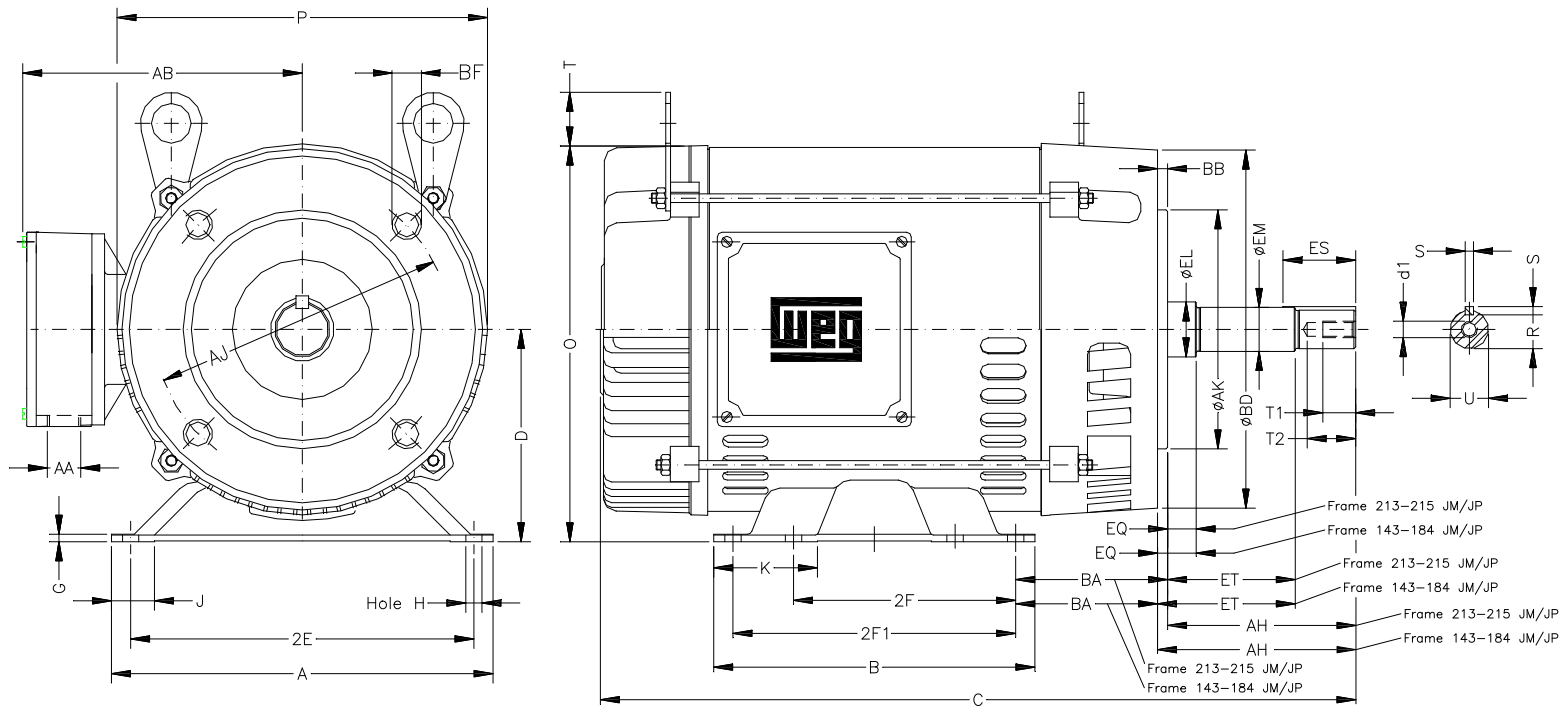

1 2 3 4 5 6 7 8

A

B

C

D

E

F

Notes: Downloaded from <http://dealerselectric.com>
Generated for Model #005360T3H182JM

2E	A	2F	B	J
7.500	8.661	4.500/5.500	6.299	1.171
BA	D	K	G	O
2.750	4.500	1.988	0.187	8.307
P	T	AB	H	AA
7.637	1.614	6.574	0.406	NPT 3/4"
EQ	ET	U	EM	EL
0.630	2.880	0.874	1.000	1.250
S	EP	R	d1	ES
0.187	1.376	0.767	EUNC 3/8"-16	1.575
t1	t2	C	CH	Flange
0.748	1.102	14.527	1.220	FC-149
AJ	AK	BD	BF	BB
5.874	4.500	6.496	UNC 3/8"x16	0.157
AH				
4.258				

Performed by:

Checked:

Customer:

Close Coupled Pump : Three-Phase - "JM" Type - ODP - NEMA Premium

Three-phase induction motor
Frame 182JM - IP21

13-SEP-2016