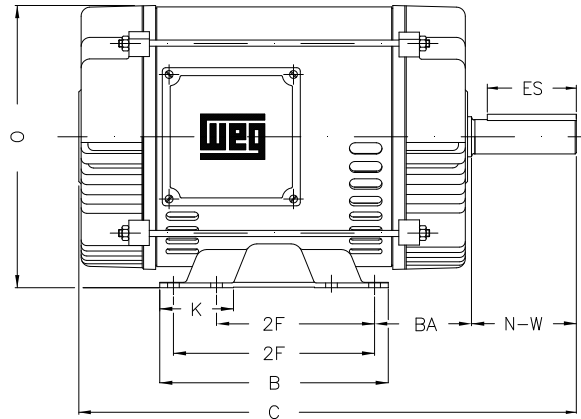

1 2 3 4 5 6 7 8

A

B

C

D

E

F

Notes: Downloaded from <http://dealerselectric.com>
Generated for Model #00536OT3E182T

Performed by:

Checked:

Customer:

ODP – Open Induction Motors – NEMA Premium Efficiency

Three-phase induction motor
Frame 182T - IP21

13-SEP-2016

2E 7.500	J 1.171	A 8.661	P 7.637	AB 6.575
2F 4.500/5.500	K 1.988	B 6.299	BA 2.750	U 1.125
d1 A 4	N-W 2.750	ES 1.969	S 0.250	R 0.984
depth 0.250	D 4.500	G 0.187	O 8.307	H 0.406
C 13.504	AA NPT 3/4"			