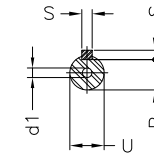

1 2 3 4 5 6 7 8

A

B

C

D

E

F

Notes: Downloaded from <http://dealerselectric.com>
Generated for Model #00536OT3E182T

Performed by:

Checked:

Customer:

ODP – Open Induction Motors – NEMA Premium Efficiency

Three-phase induction motor
Frame 182T - IP21

13-SEP-2016

2E 7.500	J 1.171	A 8.661	P 7.637	AB 6.575
2F 4.500/5.500	K 1.988	B 6.299	BA 2.750	U 1.125
d1 A 4	N-W 2.750	ES 1.969	S 0.250	R 0.984
depth 0.250	D 4.500	G 0.187	O 8.307	H 0.406
C 13.504	AA NPT 3/4"			