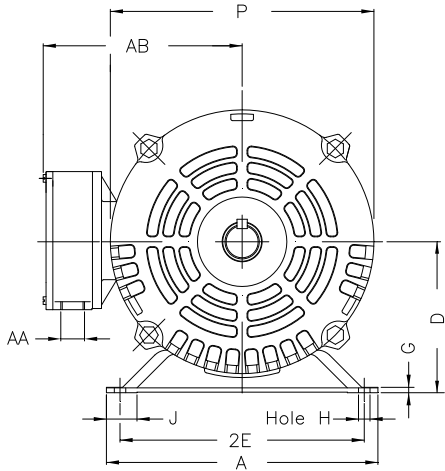

1 2 3 4 5 6 7 8

A

B

C

D

E

F

Notes: Downloaded from <http://dealerselectric.com>
Generated for Model #00536OT3E182T

Performed by:

Checked:

Customer:

ODP – Open Induction Motors – NEMA Premium Efficiency

Three-phase induction motor
Frame 182T - IP21

13-SEP-2016

2E 7.500	J 1.171	A 8.661	P 7.637	AB 6.575
2F 4.500/5.500	K 1.988	B 6.299	BA 2.750	U 1.125
d1 A 4	N-W 2.750	ES 1.969	S 0.250	R 0.984
depth 0.250	D 4.500	G 0.187	O 8.307	H 0.406
C 13.504	AA NPT 3/4"			