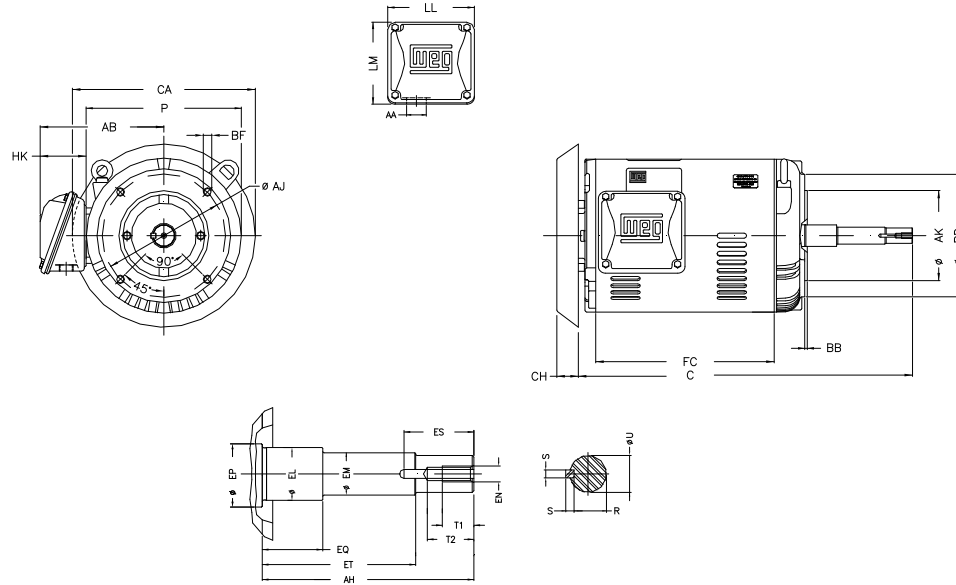

1 2 3 4 5 6 7 8

A

B

C

D

E

F

Notes: Downloaded from <http://dealerselectric.com>
Generated for Model #00536OT3E182JMV-S

Performed by:

Checked:

Customer:

Close Coupled Pump: Three-Phase - W01 (Rolled Steel) "JM" Type - ODP -

Three-phase induction motor
Frame 182/4JM - ODP

13-SEP-2016

P 8.114	AB 6.696	AA 1.118"	ER 4.258	EQ 0.630
ET 2.880	U 0.8745	EM 1.000	EL 1.250	EP 1.376
ES 1.653	t1 0.748	t2 1.102	C 16.260	FC 8.661
Flange FC-149	AJ 5.874	AK 4.500	BD 6.496	BF UNC 3/8"x16
BB 0.138	AH 4.258			