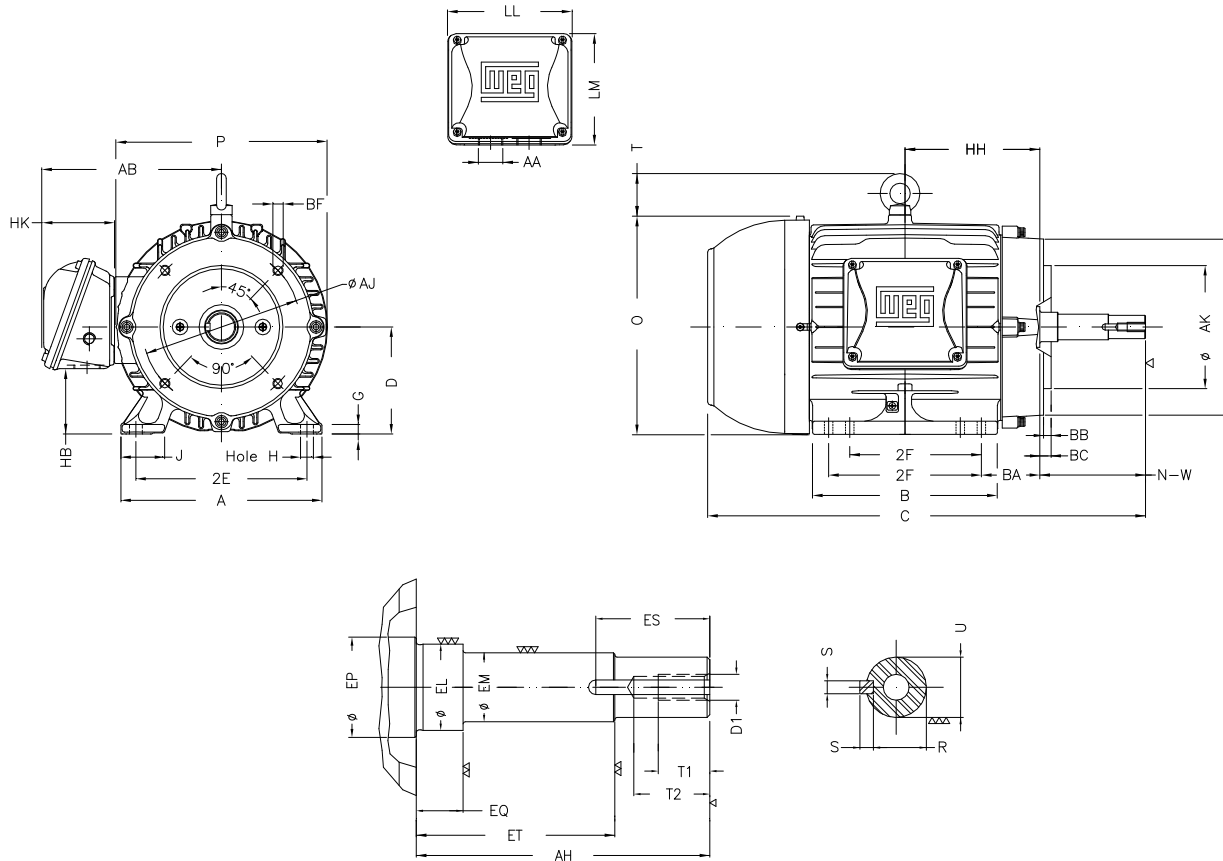

1 2 3 4 5 6 7 8

A

B

C

D

E

F

Notes: Downloaded from <http://dealerselectric.com>
Generated for Model #00536ET3V184JM-W22

Performed by:

Checked:

Customer:

Close Coupled Pump: Three-Phase - W22 "JM" Type - TEFC - NEMA Premium

Three-phase induction motor
Frame 182/4JM - IP55

13-SEP-2016

2E 7.500	J 1.614	A 8.661	P 8.740	AB 7.565
2F 4.500/5.500	B 6.969	BA 2.750	D 4.500	G 0.394
O 9.343	T 1.772	H 0.406	AA NPT 1"	EQ 0.630
ET 2.880	U 0.874	EM 1.000	EL 1.250	EP 1.376
ES 1.575	t1 0.748	t2 1.102	C 17.411	d1 EUNC 3/8"-16
HH 5.500	HK 3.150	HB 2.236	LL 5.512	LM 5.236
S 0.187	R 0.768	Flange FC-149	AJ 5.874	AK 4.500
BD 6.496	BF UNC 3/8"x16	BB 0.157	AH 4.258	