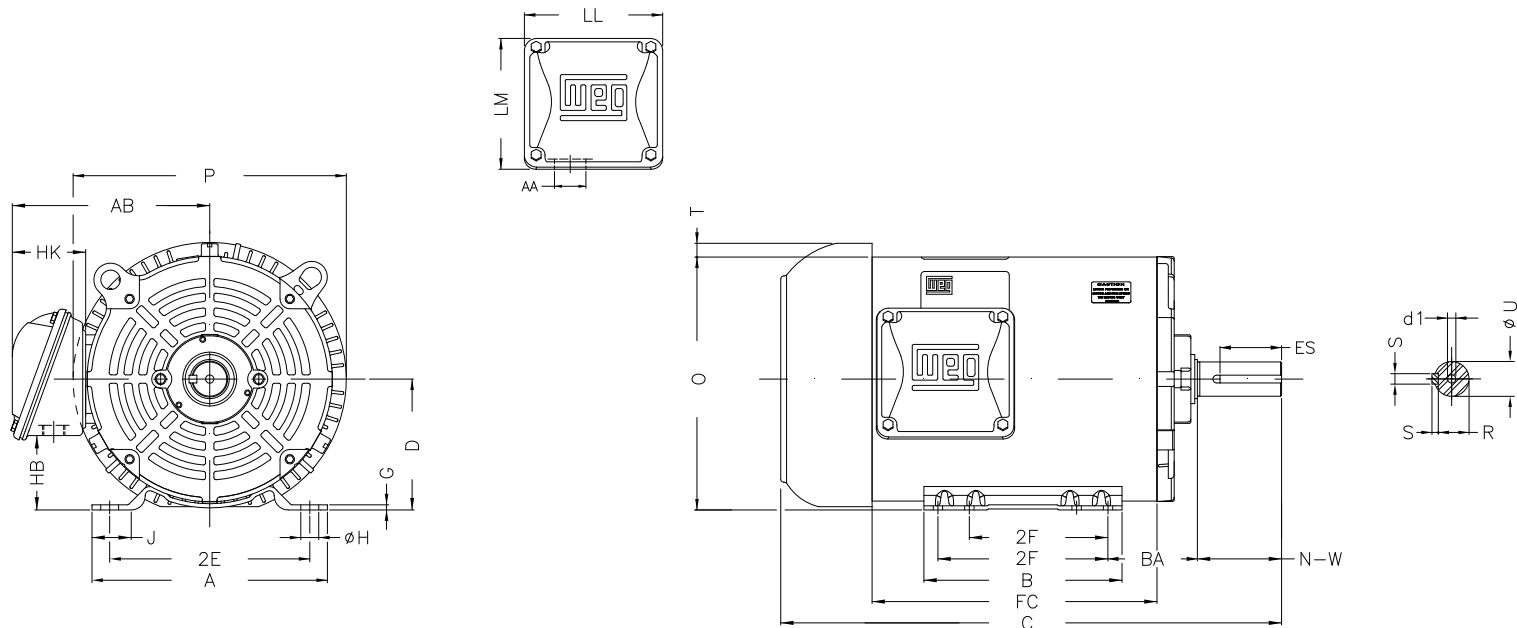

1 2 3 4 5 6 7 8

A

B

C

D

E

F

Notes: Downloaded from <http://dealerselectric.com>
Generated for Model #00536ET3H184T-S

Performed by:

Checked:

Customer:

Three Phase: W01 (Rolled Steel) - TEFC - NEMA Premium Efficiency

Three-phase induction motor
Frame 182/4T - IP55

13-SEP-2016

P	AB	J	2E	A
9.435	6.696	1.299	7.500	8.661
H	G	HB	HK	T
0.406	0.167	2.784	2.629	0.661
O	FC	2F	B	C
8.557	10.236	4.500/5.500	6.299	17.913
BA	N-W	ES	d1	S
2.750	2.750	1.969	A 3,15	0.250
U	AA	depth	R	LL
1.125	1.118"	0.250	0.984	4.563
LM	BB	D	CH	
4.090	0.661	4.500	1.377	