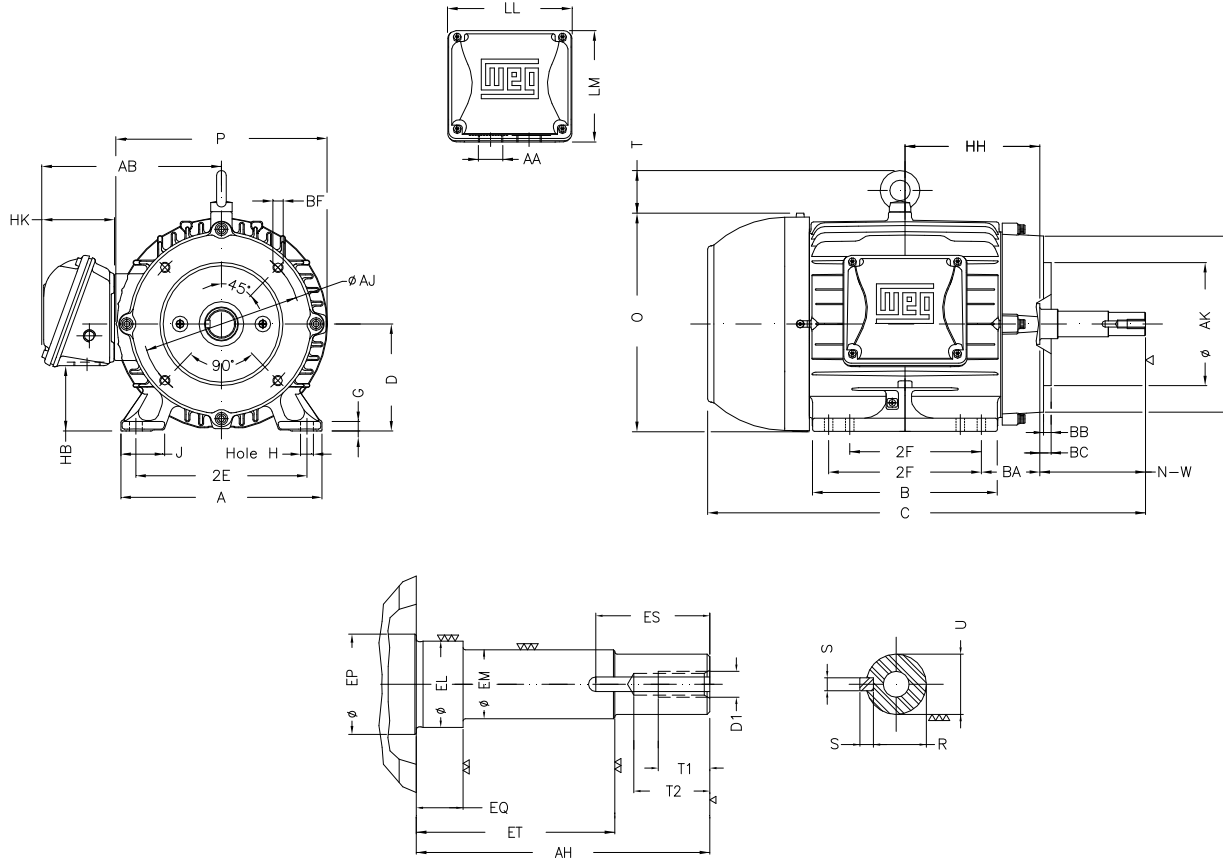

1 2 3 4 5 6 7 8

A

B

C

D

E

F

Notes: Downloaded from <http://dealerselectric.com>
Generated for Model #00536ET3E184JP-W22

Performed by:

Checked:

Customer:

Close Coupled Pump: Three-Phase - W22 "JP" Type - TEFC - NEMA Premium

Three-phase induction motor
Frame 182/4JP - IP55

13-SEP-2016

2E 7.500	J 1.614	A 8.661	P 8.740	AB 7.565
2F 4.500/5.500	B 6.969	BA 2.750	D 4.500	G 0.394
O 9.343	T 1.772	H 0.406	AA NPT 1"	EQ 1.563
ET 5.941	U 0.874	EM 1.000	EL 1.250	EP 1.376
ES 1.575	t1 0.748	t2 1.102	C 20.475	d1 EUNC 3/8"-16
HH 5.500	HK 3.150	HB 2.236	LL 5.512	LM 5.236
S 0.187	R 0.768	Flange FC-149	AJ 5.874	AK 4.500
BD 6.496	BF UNC 3/8"x16	BB 0.157	AH 7.319	