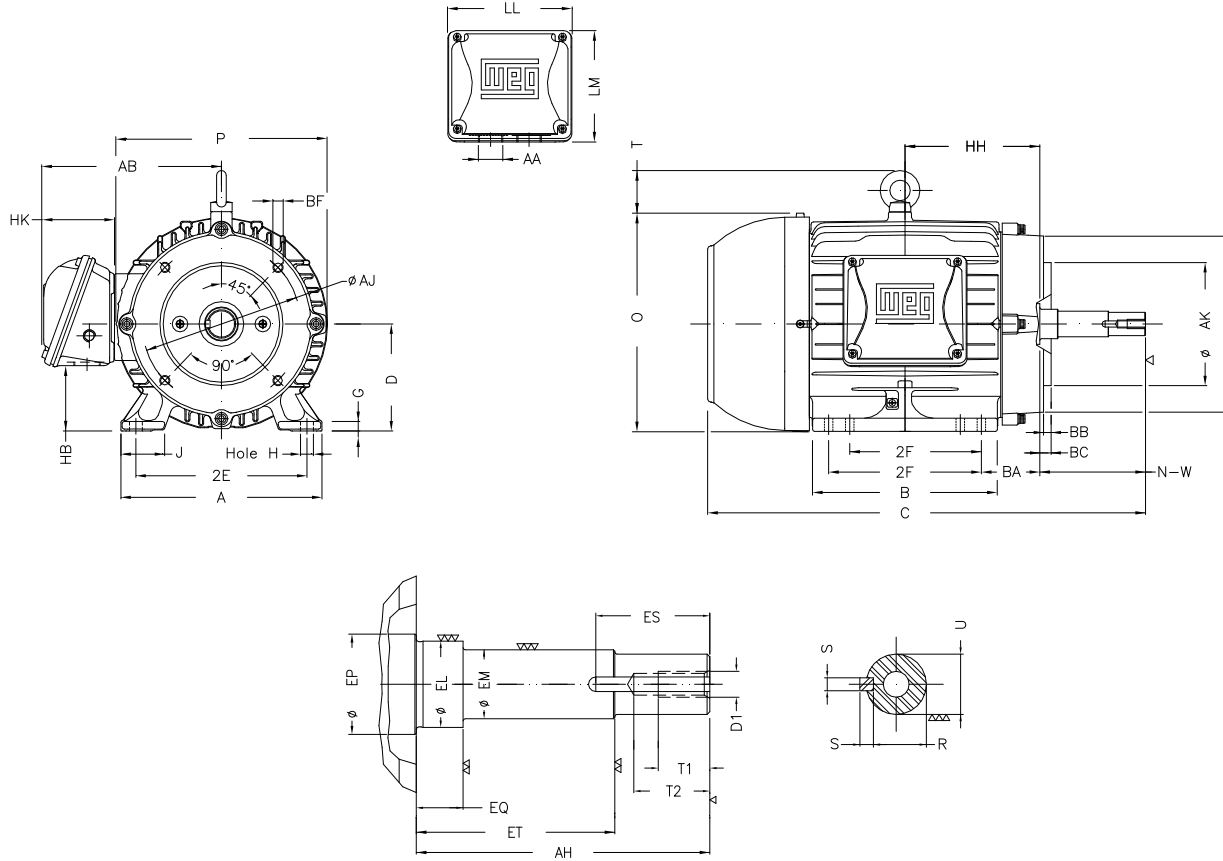

1 2 3 4 5 6 7 8

A

B

C

D

E

F

Notes: Downloaded from <http://dealerselectric.com>
Generated for Model #00536ET3E184JM-W22

Performed by:

Checked:

Customer:

Close Coupled Pump: Three-Phase - W22 "JM" Type - TEFC - NEMA Premium

Three-phase induction motor
Frame 182/4JM - IP55

13-SEP-2016

2E 7.500	J 1.614	A 8.661	P 8.740	AB 7.565
2F 4.500/5.500	B 6.969	BA 2.750	D 4.500	G 0.394
O 9.343	T 1.772	H 0.406	AA NPT 1"	EQ 0.630
ET 2.880	U 0.874	EM 1.000	EL 1.250	EP 1.376
ES 1.575	t1 0.748	t2 1.102	C 17.411	d1 EUNC 3/8"-16
HH 5.500	HK 3.150	HB 2.236	LL 5.512	LM 5.236
S 0.187	R 0.768	Flange FC-149	AJ 5.874	AK 4.500
BD 6.496	BF UNC 3/8"x16	BB 0.157	AH 4.258	