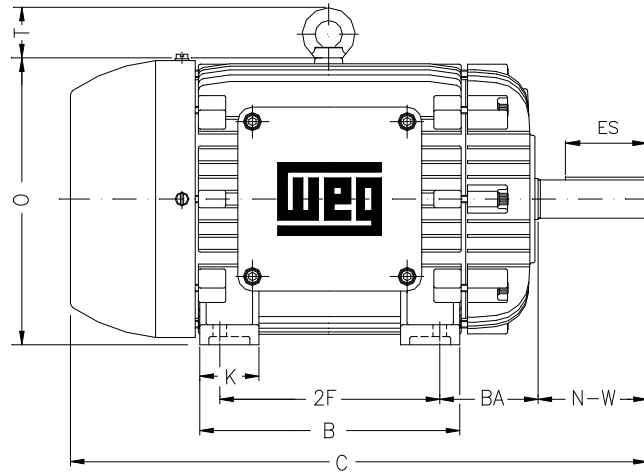

1 2 3 4 5 6 7 8

A

B

C

D

E

F

Notes: Downloaded from <http://dealerselectric.com>
Generated for Model #00518XT3H184T

Performed by:

Checked:

Customer:

Three-Phase : Explosion Proof - NEMA Premium

Three-phase induction motor
Frame 184T - IP55

13-SEP-2016

2E 7.500	A 8.661	2F 5.500	B 6.969	BA 2.750
J 1.890	K 1.969	P 8.909	ES 1.969	depth 0.250
S 0.250	N-W 2.750	U 1.125	R 0.984	AB 8.240
D 4.500	G 0.787	O 9.421	T 1.772	H 0.406
C 15.862	AA NPT 3/4"	d1 A 4	d2 A 4	