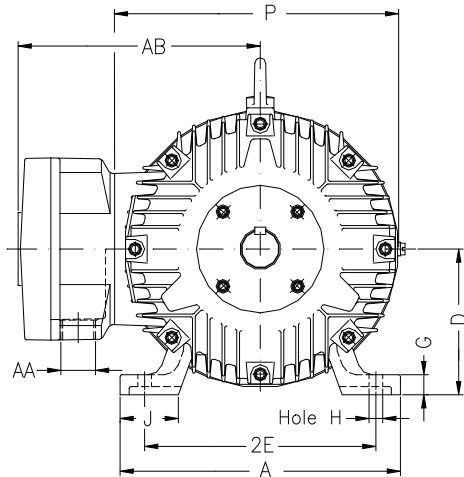

1 2 3 4 5 6 7 8

A

B

C

D

E

F

Notes: Downloaded from <http://dealerselectric.com>
Generated for Model #00518XT3H184T

Performed by:

Checked:

Customer:

Three-Phase : Explosion Proof - NEMA Premium

Three-phase induction motor
Frame 184T - IP55

13-SEP-2016

2E 7.500	A 8.661	2F 5.500	B 6.969	BA 2.750
J 1.890	K 1.969	P 8.909	ES 1.969	depth 0.250
S 0.250	N-W 2.750	U 1.125	R 0.984	AB 8.240
D 4.500	G 0.787	O 9.421	T 1.772	H 0.406
C 15.862	AA NPT 3/4"	d1 A 4	d2 A 4	