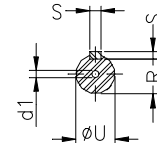

1 2 3 4 5 6 7 8

A

B

C

D

E

F

Notes: Downloaded from <http://dealerselectric.com>
Generated for Model #00518XT3H184T

Performed by:

Checked:

Customer:

Three-Phase : Explosion Proof - NEMA Premium

Three-phase induction motor
Frame 184T - IP55

13-SEP-2016

2E 7.500	A 8.661	2F 5.500	B 6.969	BA 2.750
J 1.890	K 1.969	P 8.909	ES 1.969	depth 0.250
S 0.250	N-W 2.750	U 1.125	R 0.984	AB 8.240
D 4.500	G 0.787	O 9.421	T 1.772	H 0.406
C 15.862	AA NPT 3/4"	d1 A 4	d2 A 4	