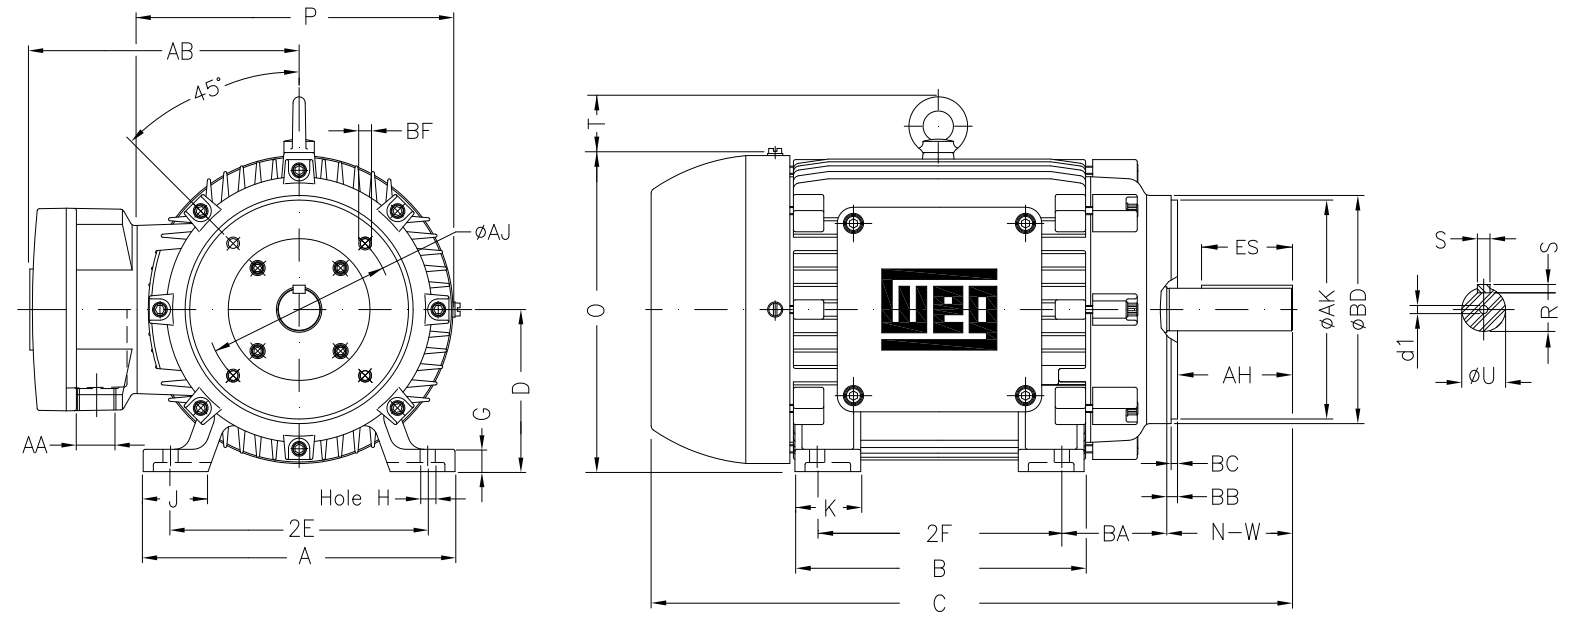

1 2 3 4 5 6 7 8

A  
B  
C  
D  
E  
F

Notes: Downloaded from <http://dealerselectric.com>  
Generated for Model #00518XT3E184TC

2E 7.500	A 8.661	2F 5.500	B 6.969	BA 2.750
J 1.890	K 1.969	P 8.909	ES 1.969	depth 0.250
S 0.250	N-W 2.750	U 1.125	R 0.984	AB 8.240
D 4.500	G 0.787	O 9.421	T 1.772	H 0.406
C 15.862	AA NPT 3/4"	d1 A 4	d2 A 4	Flange FC-184
AJ 7.250	AK 8.500	BD 8.875	BF UNC 1/2"x13	BB 0.250
BC 0.125	AH 2.625			

Performed by:  
Checked:  
Customer:  
Three-Phase : Explosion Proof - NEMA Premium  
Three-phase induction motor  
Frame 184T - IP55  
13-SEP-2016