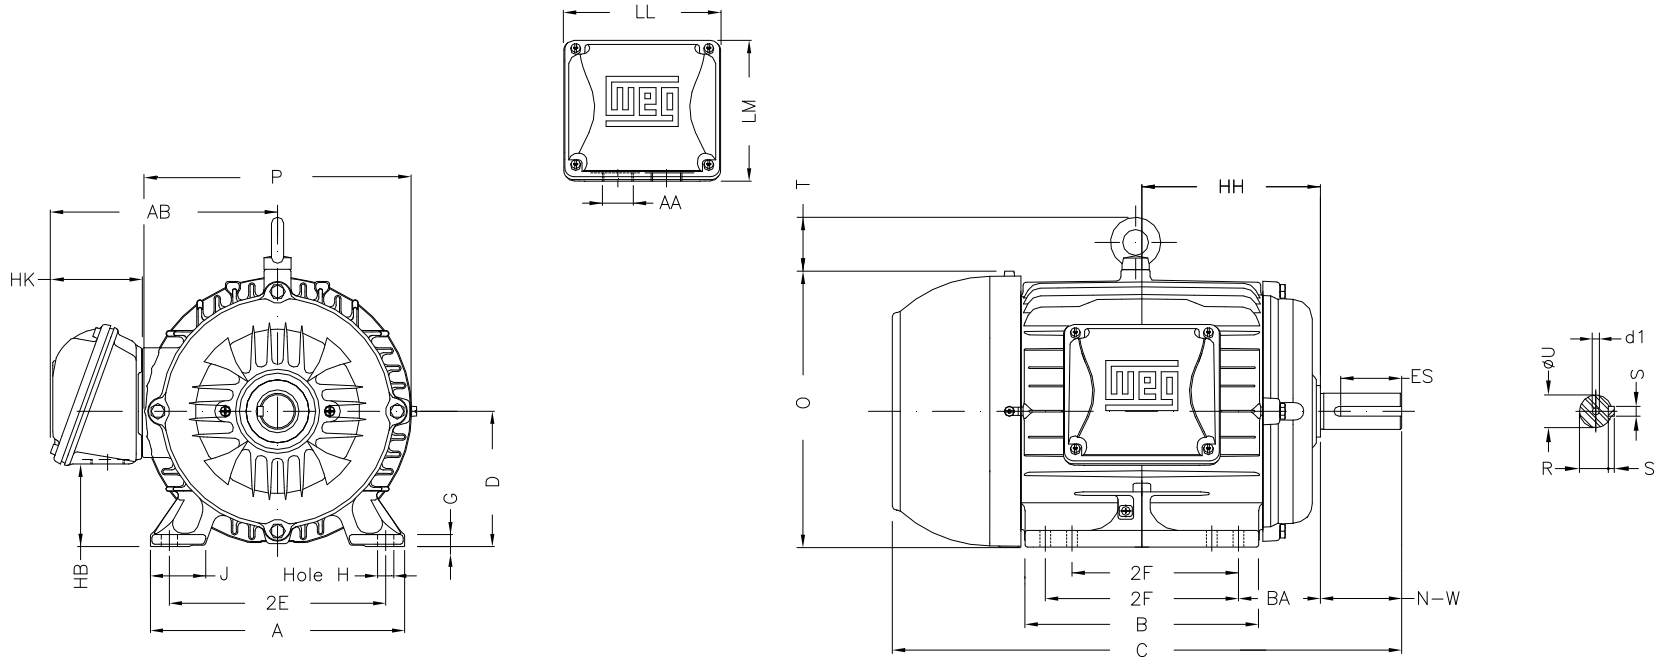

1 2 3 4 5 6 7 8

A

B

C

D

E

F

Notes: Downloaded from <http://dealerselectric.com>  
Generated for Model #00518ST3HIE184T-W22

Performed by:

Checked:

Customer:

Three-Phase: W22 IEEE-841™ Petrochem Motors - NEMA Premium® Efficiency

Three-phase induction motor  
Frame 182/4T - IP55

13-SEP-2016

2E 7.500	J 1.614	A 8.661	P 8.740	AB 7.565
2F 4.500/5.500	B 6.969	BA 2.750	U 1.125	N-W 2.750
ES 1.969	S 0.250	R 0.984	depth 0.250	D 4.500
G 0.374	HB 2.236	O 9.400	T 1.715	HF 4.500
HH 5.500	HK 3.150	H 0.406	C 15.860	LL 5.512
LM 5.236	AA NPT 1"	d1 A 4	d2 A 4	