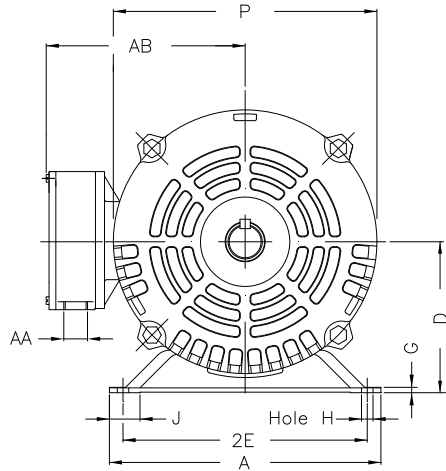

1 2 3 4 5 6 7 8

A

B

C

D

E

F

Notes: Downloaded from <http://dealerselectric.com>  
Generated for Model #005180T3P184T

Performed by:

Checked:

Customer:

ODP – Open Induction Motors – NEMA Premium Efficiency

Three-phase induction motor  
Frame 184T - IP21

13-SEP-2016

2E 7.500	J 1.171	A 8.661	P 7.637	AB 6.575
2F 4.500/5.500	K 1.988	B 6.299	BA 2.750	U 1.125
d1 A 4	N-W 2.750	ES 1.969	S 0.250	R 0.984
depth 0.250	D 4.500	G 0.187	O 8.307	H 0.406
C 14.291	AA NPT 3/4"			