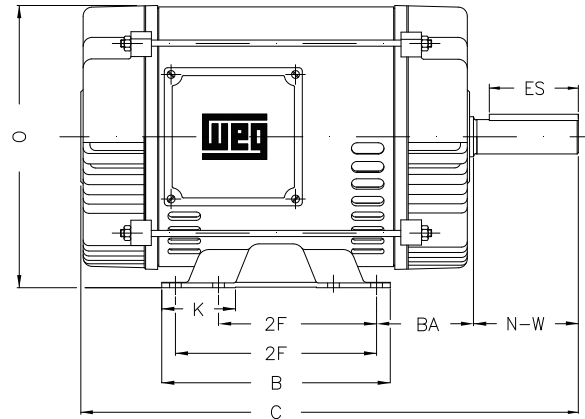

1 2 3 4 5 6 7 8

A

B

C

D

E

F

Notes: Downloaded from <http://dealerselectric.com>  
Generated for Model #005180T3P184T

Performed by:

Checked:

Customer:

ODP – Open Induction Motors – NEMA Premium Efficiency

Three-phase induction motor  
Frame 184T - IP21

13-SEP-2016

2E 7.500	J 1.171	A 8.661	P 7.637	AB 6.575
2F 4.500/5.500	K 1.988	B 6.299	BA 2.750	U 1.125
d1 A 4	N-W 2.750	ES 1.969	S 0.250	R 0.984
depth 0.250	D 4.500	G 0.187	O 8.307	H 0.406
C 14.291	AA NPT 3/4"			