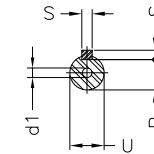

1 2 3 4 5 6 7 8

A

B

C

D

E

F

Notes: Downloaded from <http://dealerselectric.com>  
Generated for Model #005180T3P184T

Performed by:

Checked:

Customer:

ODP – Open Induction Motors – NEMA Premium Efficiency

Three-phase induction motor  
Frame 184T - IP21

13-SEP-2016

2E 7.500	J 1.171	A 8.661	P 7.637	AB 6.575
2F 4.500/5.500	K 1.988	B 6.299	BA 2.750	U 1.125
d1 A 4	N-W 2.750	ES 1.969	S 0.250	R 0.984
depth 0.250	D 4.500	G 0.187	O 8.307	H 0.406
C 14.291	AA NPT 3/4"			