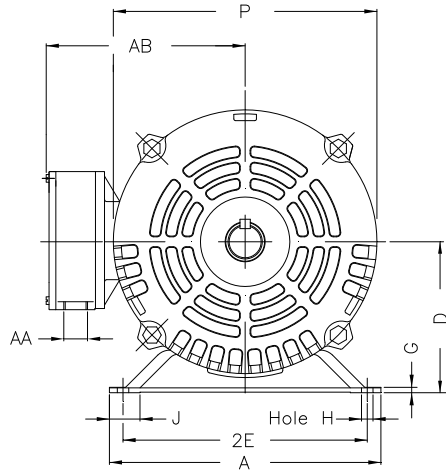

1 2 3 4 5 6 7 8

A

B

C

D

E

F

Notes: Downloaded from <http://dealerselectric.com>
Generated for Model #005180T3H184T

Performed by:

Checked:

Customer:

ODP – Open Induction Motors – NEMA Premium Efficiency

Three-phase induction motor
Frame 184T - IP21

13-SEP-2016

2E 7.500	J 1.171	A 8.661	P 7.637	AB 6.575
2F 4.500/5.500	K 1.988	B 6.299	BA 2.750	U 1.125
d1 A 4	N-W 2.750	ES 1.969	S 0.250	R 0.984
depth 0.250	D 4.500	G 0.187	O 8.307	H 0.406
C 14.291	AA NPT 3/4"			