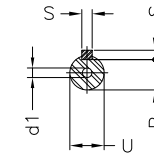

1 2 3 4 5 6 7 8

A

B

C

D

E

F

Notes: Downloaded from <http://dealerselectric.com>
Generated for Model #005180T3H184T

Performed by:

Checked:

Customer:

ODP – Open Induction Motors – NEMA Premium Efficiency

Three-phase induction motor
Frame 184T - IP21

13-SEP-2016

2E 7.500	J 1.171	A 8.661	P 7.637	AB 6.575
2F 4.500/5.500	K 1.988	B 6.299	BA 2.750	U 1.125
d1 A 4	N-W 2.750	ES 1.969	S 0.250	R 0.984
depth 0.250	D 4.500	G 0.187	O 8.307	H 0.406
C 14.291	AA NPT 3/4"			