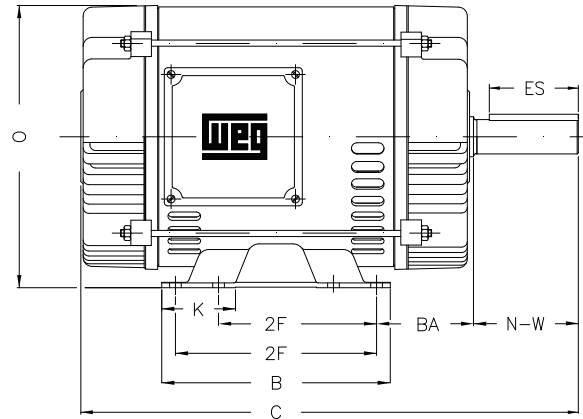

1 2 3 4 5 6 7 8

A

B

C

D

E

F

Notes: Downloaded from <http://dealerselectric.com>
Generated for Model #005180T3H184T

Performed by:

Checked:

Customer:

ODP – Open Induction Motors – NEMA Premium Efficiency

Three-phase induction motor
Frame 184T - IP21

13-SEP-2016

2E 7.500	J 1.171	A 8.661	P 7.637	AB 6.575
2F 4.500/5.500	K 1.988	B 6.299	BA 2.750	U 1.125
d1 A 4	N-W 2.750	ES 1.969	S 0.250	R 0.984
depth 0.250	D 4.500	G 0.187	O 8.307	H 0.406
C 14.291	AA NPT 3/4"			