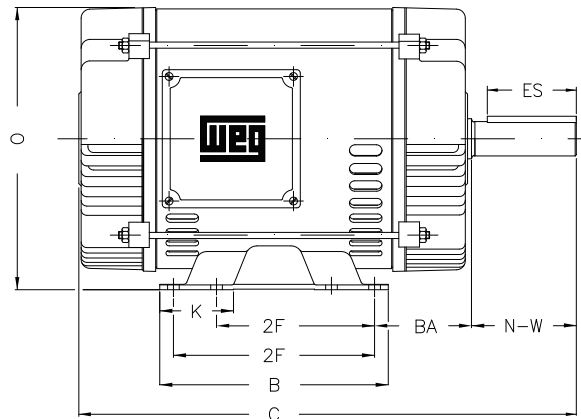

1 2 3 4 5 6 7 8

A

B

C

D

E

F

Notes: Downloaded from <http://dealerselectric.com>  
Generated for Model #005180T3E184T

Performed by:

Checked:

Customer:

ODP – Open Induction Motors – NEMA Premium Efficiency

Three-phase induction motor  
Frame 184T - IP21

13-SEP-2016

2E 7.500	J 1.171	A 8.661	P 7.637	AB 6.575
2F 4.500/5.500	K 1.988	B 6.299	BA 2.750	U 1.125
d1 A 4	N-W 2.750	ES 1.969	S 0.250	R 0.984
depth 0.250	D 4.500	G 0.187	O 8.307	H 0.406
C 14.291	AA NPT 3/4"			