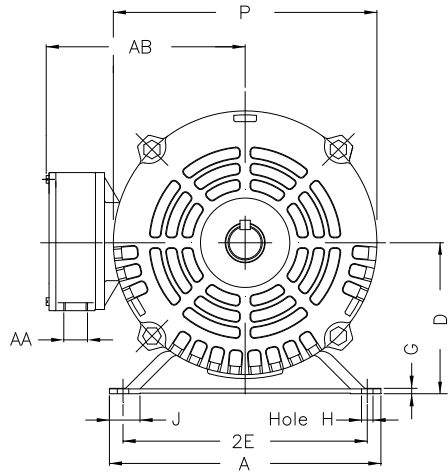

1 2 3 4 5 6 7 8

A

B

C

D

E

F

Notes: Downloaded from <http://dealerselectric.com>  
Generated for Model #005180T3E184T

Performed by:

Checked:

Customer:

ODP – Open Induction Motors – NEMA Premium Efficiency

Three-phase induction motor  
Frame 184T - IP21

13-SEP-2016

2E 7.500	J 1.171	A 8.661	P 7.637	AB 6.575
2F 4.500/5.500	K 1.988	B 6.299	BA 2.750	U 1.125
d1 A 4	N-W 2.750	ES 1.969	S 0.250	R 0.984
depth 0.250	D 4.500	G 0.187	O 8.307	H 0.406
C 14.291	AA NPT 3/4"			