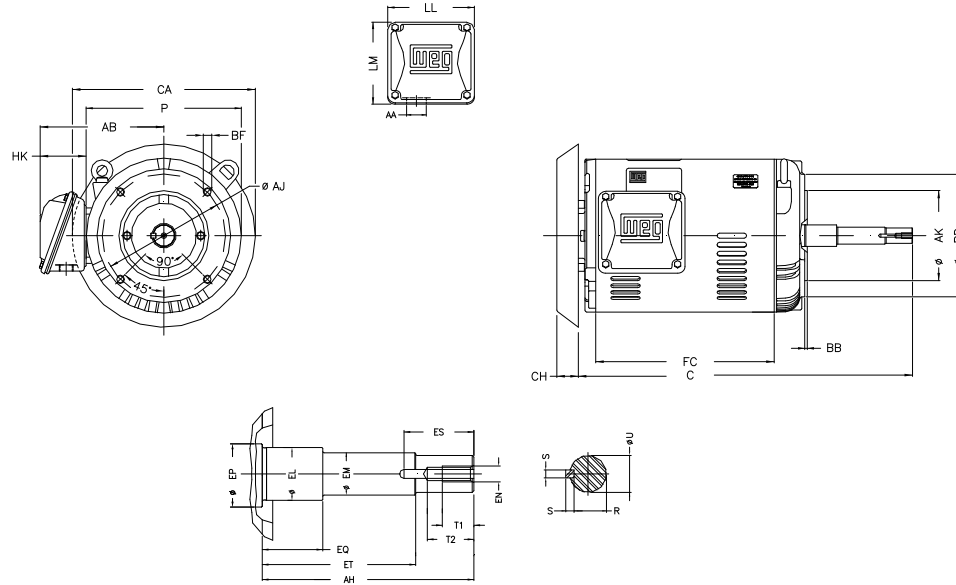

1 2 3 4 5 6 7 8

A

B

C

D

E

F

Notes: Downloaded from <http://dealerselectric.com>
Generated for Model #005180T3E184JMV-S

Performed by:

Checked:

Customer:

Close Coupled Pump: Three-Phase - W01 (Rolled Steel) "JM" Type - ODP -

Three-phase induction motor
Frame 182/4JM - ODP

13-SEP-2016

P 8.114	AB 6.696	AA 1.118"	ER 4.258	EQ 0.630
ET 2.880	U 0.8745	EM 1.000	EL 1.250	EP 1.376
ES 1.653	t1 0.748	t2 1.102	C 17.835	FC 10.236
Flange FC-149	AJ 5.874	AK 4.500	BD 6.496	BF UNC 3/8"x16
BB 0.138	AH 4.258			