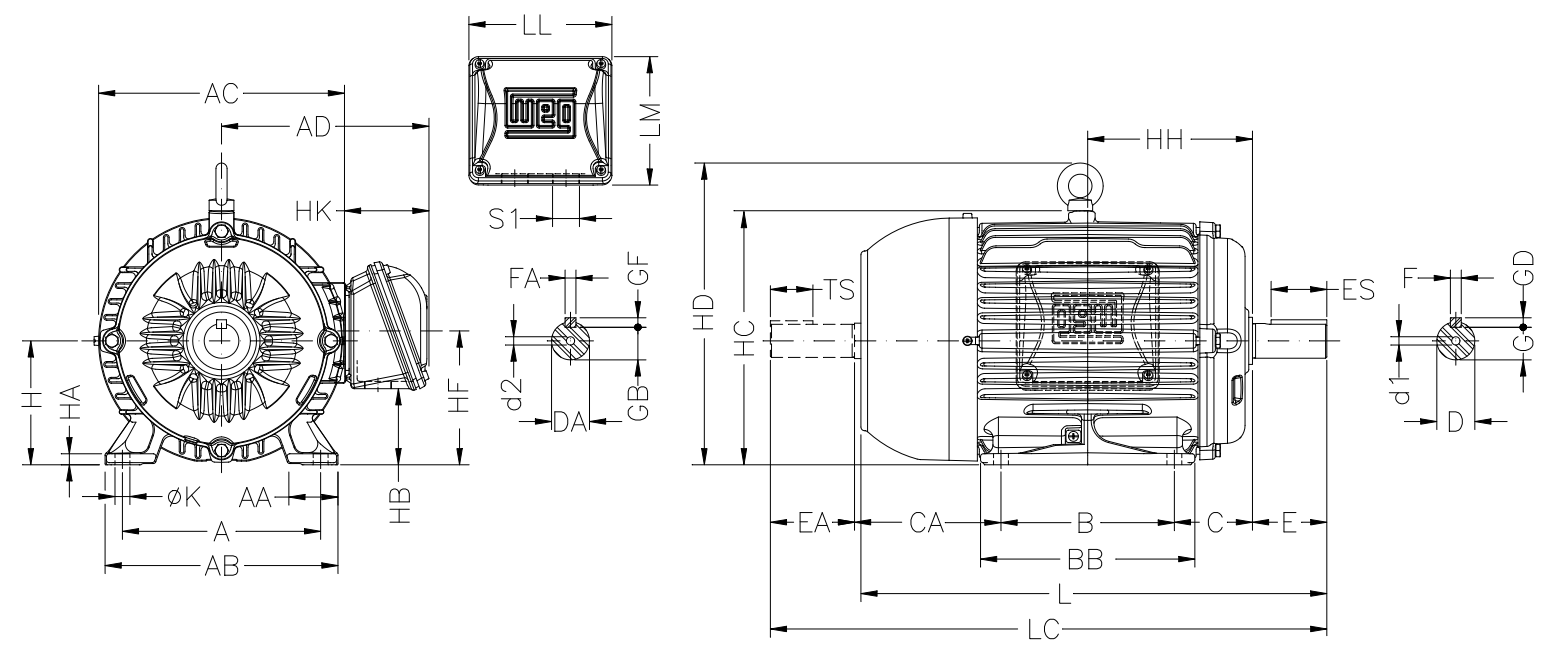

1 2 3 4 5 6 7 8

A
B
C
D
E
F

Notes: Downloaded from <http://dealerselectric.com>
Generated for Model #00518ET3Y132S-W22

A	AA	AB	AC	AD
216	45	248	274	220
B	BB	C	CA	D
140	187	89	150	38k6
E	ES	F	G	GD
80	63	10	33	8
DA	EA	TS	FA	GB
28j6	60	45	8	24
GF	H	HA	HC	HD
7	132	17	274	319
K	L	LC	S1	d1
12	452	520.5	2xM32x1.5	DM12
d2				
DM10				

Performed by:
Checked:
Customer:
Three-Phase: W22 IE3 IEC Tru-Metric - TEFC (IP55) Cast Iron Frame
Three-phase induction motor
Frame 132S - IP55
13-SEP-2016